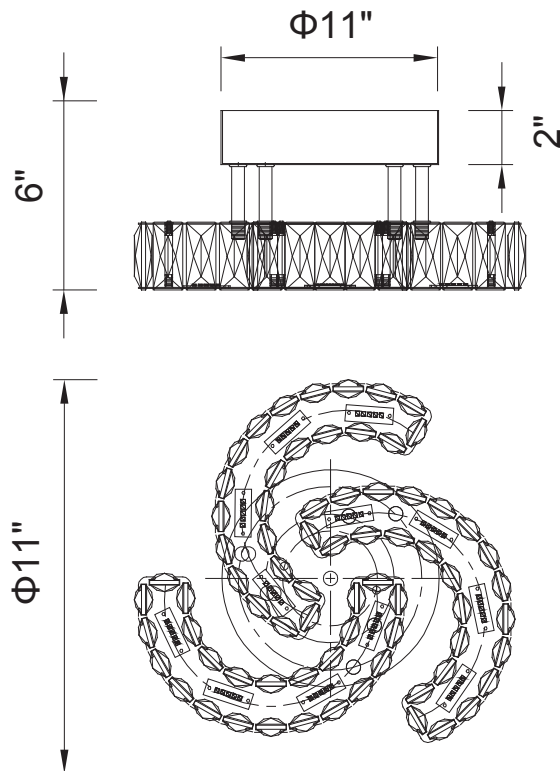

PROJECT: _____
 FIXTURE TYPE: _____
 LOCATION: _____
 CONTACT/PHONE: _____

Item	5614C11ST
Collection	VIENNA
Category	Flush Mount
Finish	Stainless Steel
Glass	-----
Crystal	Clear
Acrylic	-----

Shade Color	-----
Min Assembled Height	6"
Max Assembled Height	-----
Width	11"
Length	-----
Extension Wall Mounts	-----
Input	120V AC,60HZ,AC

Lumens	624
Light Source	Integrated LED
Bulb Info.	12W
Included	Yes
Dimmable	Yes
Colour Temp	4000K
Weight	4.85 Lbs

CWI Lighting
 140 Steelcase Rd W
 Markham, ON L3R 3J9
 Canada

CWI Lighting
 295 Fire Tower Dr
 Tonawanda, NY 14150
 USA