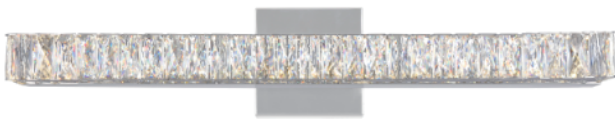

PROJECT: \_\_\_\_\_  
 FIXTURE TYPE: \_\_\_\_\_  
 LOCATION: \_\_\_\_\_  
 CONTACT/PHONE: \_\_\_\_\_

Item	5624W24ST
Collection	MILAN
Category	Vanity Light
Finish	Chrome
Glass	-----
Crystal	Clear
Acrylic	-----

Shade Color	-----
Min Assembled Height	5"
Max Assembled Height	2"
Width	24"
Length	-----
Extension Wall Mounts	5"
Input	120V AC,60HZ,AC

Lumens	416
Light Source	Integrated LED
Bulb Info.	8W
Included	Yes
Dimmable	Yes
Colour Temp	4000K
Weight	6.3 Lbs