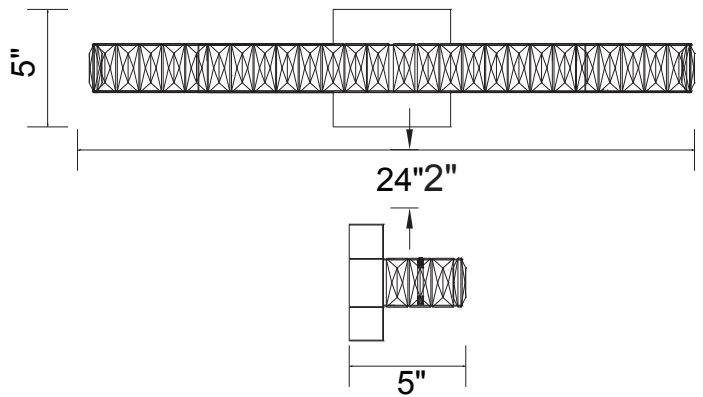

PROJECT: \_\_\_\_\_  
 FIXTURE TYPE: \_\_\_\_\_  
 LOCATION: \_\_\_\_\_  
 CONTACT/PHONE: \_\_\_\_\_

Item	5624W24ST
Collection	MILAN
Category	Vanity Light
Finish	Chrome
Glass	-----
Crystal	Clear
Acrylic	-----

Shade Color	-----
Min Assembled Height	5"
Max Assembled Height	2"
Width	24"
Length	-----
Extension Wall Mounts	5"
Input	120V AC,60HZ,AC

Lumens	416
Light Source	Integrated LED
Bulb Info.	8W
Included	Yes
Dimmable	Yes
Colour Temp	4000K
Weight	6.3 Lbs