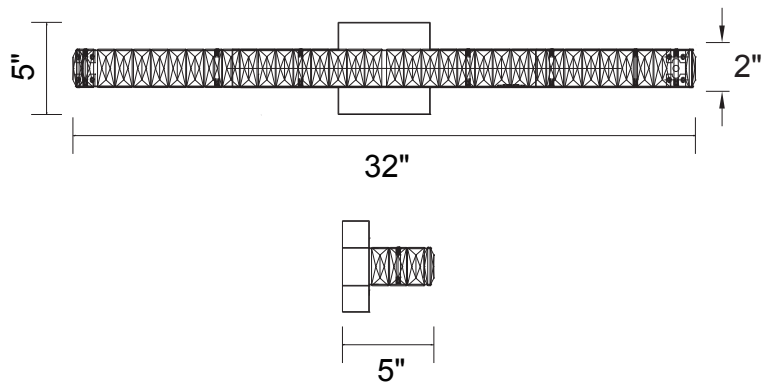

PROJECT: \_\_\_\_\_  
 FIXTURE TYPE: \_\_\_\_\_  
 LOCATION: \_\_\_\_\_  
 CONTACT/PHONE: \_\_\_\_\_

Item	5624W32ST
Collection	MILAN
Category	Vanity Light
Finish	Chrome
Glass	-----
Crystal	Clear
Acrylic	-----

Shade Color	-----
Min Assembled Height	2"
Max Assembled Height	-----
Width	32"
Length	-----
Extension Wall Mounts	5"
Input	120V AC,60HZ,AC

Lumens	520
Light Source	Integrated LED
Bulb Info.	10W
Included	Yes
Dimmable	Yes
Colour Temp	4000K
Weight	5.95 Lbs