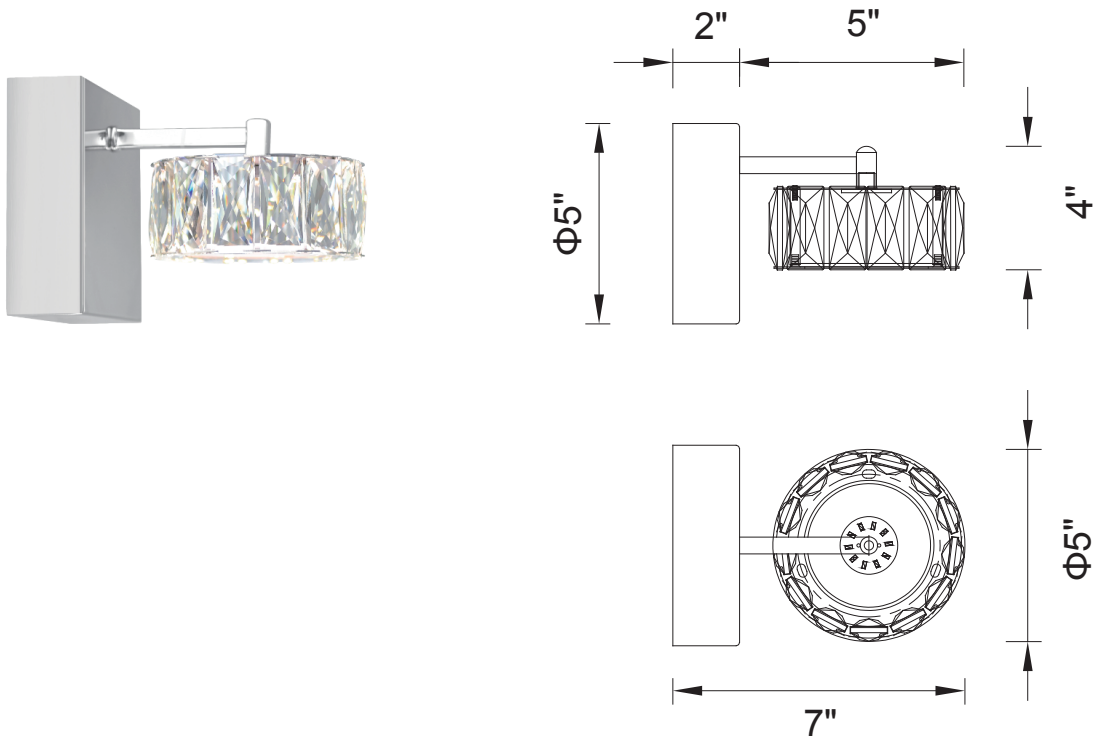

PROJECT: _____
 FIXTURE TYPE: _____
 LOCATION: _____
 CONTACT/PHONE: _____

Item	5625W5ST
Collection	MILAN
Category	Wall Light
Finish	Chrome
Glass	-----
Crystal	Clear
Acrylic	-----

Shade Color	-----
Min Assembled Height	5"
Max Assembled Height	-----
Width	5"
Length	-----
Extension Wall Mounts	7"
Input	120V AC,60HZ,AC

Lumens	156
Light Source	Integrated LED
Bulb Info.	3W
Included	Yes
Dimmable	Yes
Colour Temp	4000K
Weight	1.1 Lbs

CWI Lighting
 140 Steelcase Rd W
 Markham, ON L3R 3J9
 Canada

CWI Lighting
 295 Fire Tower Dr
 Tonawanda, NY 14150
 USA