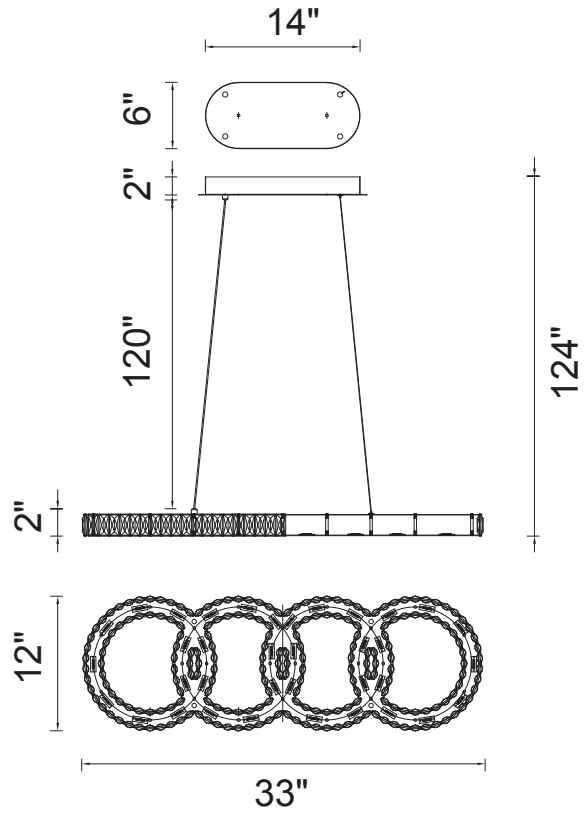

PROJECT: \_\_\_\_\_  
 FIXTURE TYPE: \_\_\_\_\_  
 LOCATION: \_\_\_\_\_  
 CONTACT/PHONE: \_\_\_\_\_

Item	5629P33ST-O
Collection	MILAN
Category	Chandelier
Finish	Stainless Steel
Glass	-----
Crystal	Clear
Acrylic	-----

Shade Color	-----
Min Assembled Height	16"
Max Assembled Height	124"
Width	33"
Length	12"
Extension Wall Mounts	-----
Input	120V AC,60HZ,AC

Lumens	2080
Light Source	Integrated LED
Bulb Info.	39W
Included	Yes
Dimmable	Yes
Colour Temp	4000K
Weight	22.05 Lbs