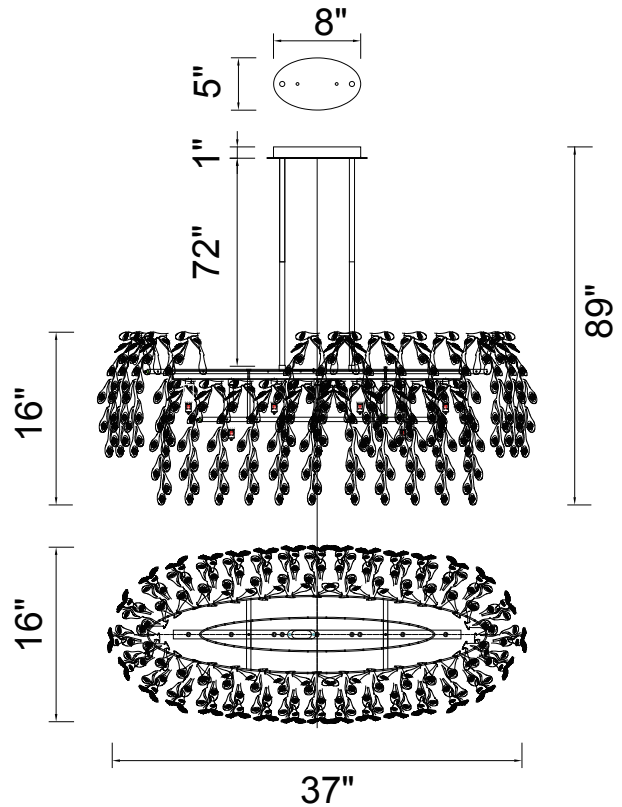

PROJECT: _____
 FIXTURE TYPE: _____
 LOCATION: _____
 CONTACT/PHONE: _____

Item	5630P37C-O
Collection	Flurry
Category	Chandelier
Finish	Chrome
Glass	-----
Crystal	Clear
Acrylic	-----

Shade Color	-----
Min Assembled Height	17"
Max Assembled Height	89"
Width	37"
Length	16"
Extension Wall Mounts	-----
Input	120V AC,60HZ,AC

Lumens	-----
Light Source	G9
Bulb Info.	7x40W
Included	-----
Dimmable	Yes
Colour Temp	-----
Weight	18.9 Lbs

CWI Lighting
 140 Steelcase Rd W
 Markham, ON L3R 3J9
 Canada

CWI Lighting
 295 Fire Tower Dr
 Tonawanda, NY 14150
 USA