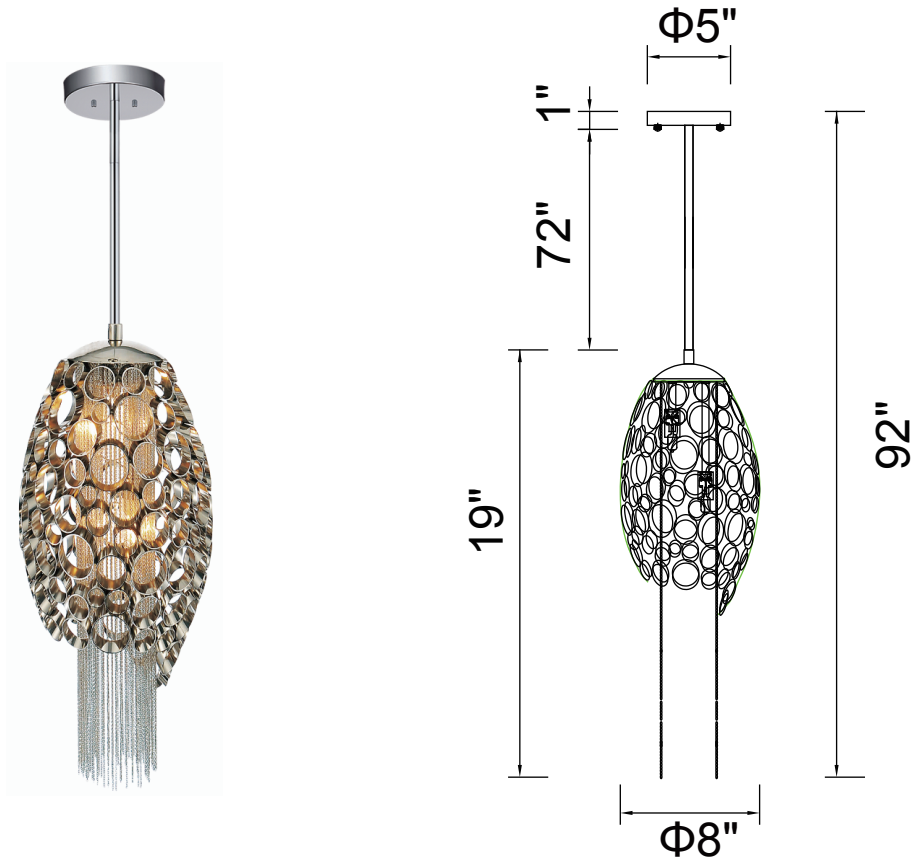

PROJECT: _____

FIXTURE TYPE: _____

LOCATION: _____

CONTACT/PHONE: _____

Item	5631P8C-O
Collection	VICTORIA
Category	Pendant
Finish	Chrome
Glass	-----
Crystal	-----
Acrylic	-----

Shade Color	-----
Min Assembled Height	20"
Max Assembled Height	92"
Width	8"
Length	-----
Extension Wall Mounts	-----
Input	120V AC,60HZ,AC

Lumens	-----
Light Source	G9
Bulb Info.	2 x 40W
Included	-----
Dimmable	Yes
Colour Temp	-----
Weight	4.4 Lbs

CWI Lighting
140 Steelcase Rd W
Markham, ON L3R 3J9
Canada

CWI Lighting
295 Fire Tower Dr
Tonawanda, NY 14150
USA