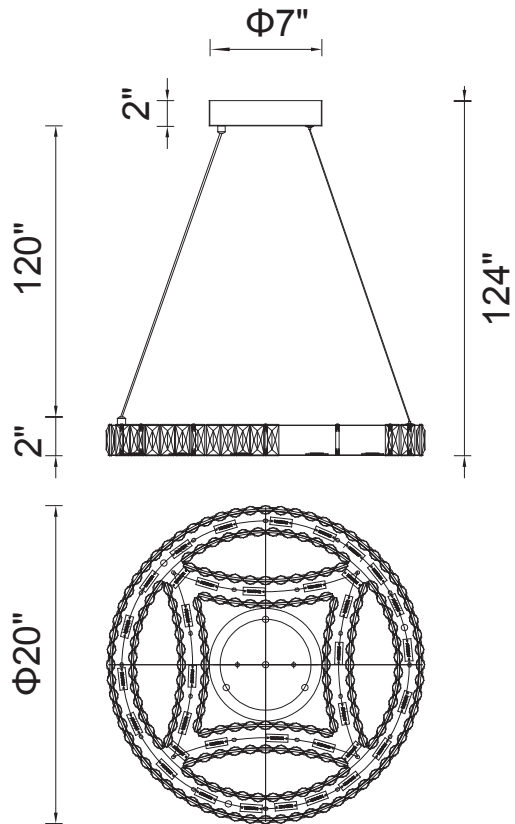

PROJECT: \_\_\_\_\_  
 FIXTURE TYPE: \_\_\_\_\_  
 LOCATION: \_\_\_\_\_  
 CONTACT/PHONE: \_\_\_\_\_

Item	5634P20ST-R
Collection	Beyond
Category	Chandelier
Finish	Chrome
Glass	-----
Crystal	Clear
Acrylic	-----

Shade Color	-----
Min Assembled Height	16"
Max Assembled Height	124"
Width	20"
Length	-----
Extension Wall Mounts	-----
Input	120V AC,60HZ,AC

Lumens	1820
Light Source	Integrated LED
Bulb Info.	35W
Included	Yes
Dimmable	Yes
Colour Temp	4000K
Weight	14.4 Lbs