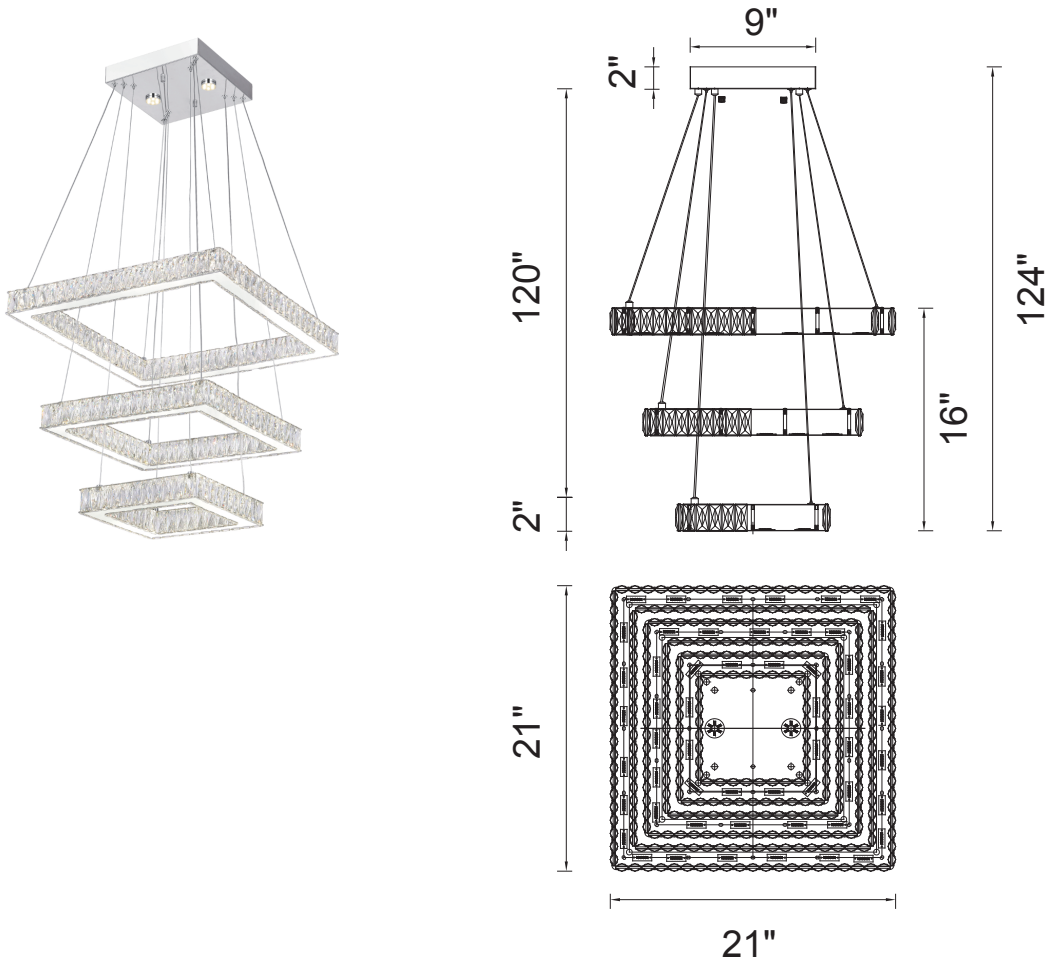

PROJECT: _____
 FIXTURE TYPE: _____
 LOCATION: _____
 CONTACT/PHONE: _____

Item	5635P21ST-3S(Clear)
Collection	FLORENCE
Category	Chandelier
Finish	Stainless Steel
Glass	-----
Crystal	Clear
Acrylic	-----

Shade Color	-----
Min Assembled Height	30"
Max Assembled Height	124"
Width	21"
Length	21"
Extension Wall Mounts	-----
Input	120V AC,60HZ,AC

Lumens	3120
Light Source	Integrated LED
Bulb Info.	60W
Included	Yes
Dimmable	Yes
Colour Temp	4000K
Weight	25.57 Lbs