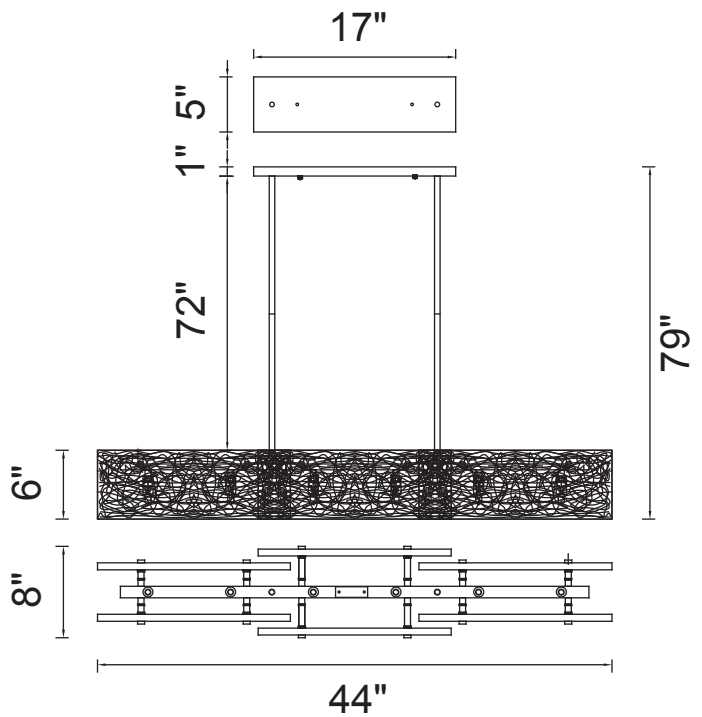

PROJECT: \_\_\_\_\_  
 FIXTURE TYPE: \_\_\_\_\_  
 LOCATION: \_\_\_\_\_  
 CONTACT/PHONE: \_\_\_\_\_

Item	5640P44C-RC
Collection	WILMA
Category	Chandelier
Finish	Chrome
Glass	Clear & Smoke
Crystal	-----
Acrylic	-----

Shade Color	-----
Min Assembled Height	11"
Max Assembled Height	79"
Width	44"
Length	8"
Extension Wall Mounts	-----
Input	120V AC,60HZ,AC

Lumens	-----
Light Source	G9
Bulb Info.	6 x 40W
Included	-----
Dimmable	Yes
Colour Temp	-----
Weight	31.9 Lbs