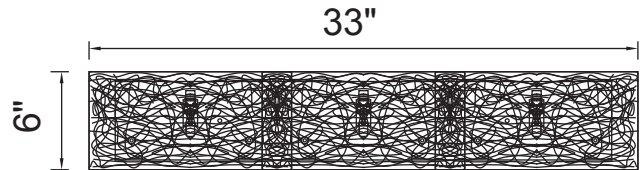

PROJECT: \_\_\_\_\_  
 FIXTURE TYPE: \_\_\_\_\_  
 LOCATION: \_\_\_\_\_  
 CONTACT/PHONE: \_\_\_\_\_

Item	5640W33C
Collection	WILMA
Category	Vanity Light
Finish	Chrome
Glass	Clear & Smoke
Crystal	-----
Acrylic	-----

Shade Color	-----
Min Assembled Height	6"
Max Assembled Height	-----
Width	33"
Length	-----
Extension Wall Mounts	5"
Input	120V AC,60HZ,AC

Lumens	-----
Light Source	G9
Bulb Info.	3x40W
Included	-----
Dimmable	Yes
Colour Temp	-----
Weight	10.8 Lbs