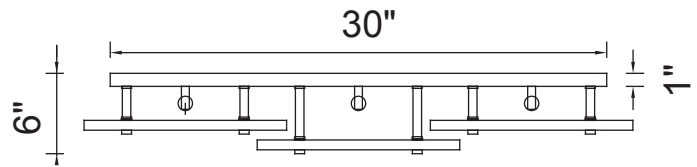

PROJECT: \_\_\_\_\_  
 FIXTURE TYPE: \_\_\_\_\_  
 LOCATION: \_\_\_\_\_  
 CONTACT/PHONE: \_\_\_\_\_

Item	5640W33C
Collection	WILMA
Category	Vanity Light
Finish	Chrome
Glass	Clear & Smoke
Crystal	-----
Acrylic	-----

Shade Color	-----
Min Assembled Height	6"
Max Assembled Height	-----
Width	33"
Length	-----
Extension Wall Mounts	5"
Input	120V AC,60HZ,AC

Lumens	-----
Light Source	G9
Bulb Info.	3x40W
Included	-----
Dimmable	Yes
Colour Temp	-----
Weight	10.8 Lbs