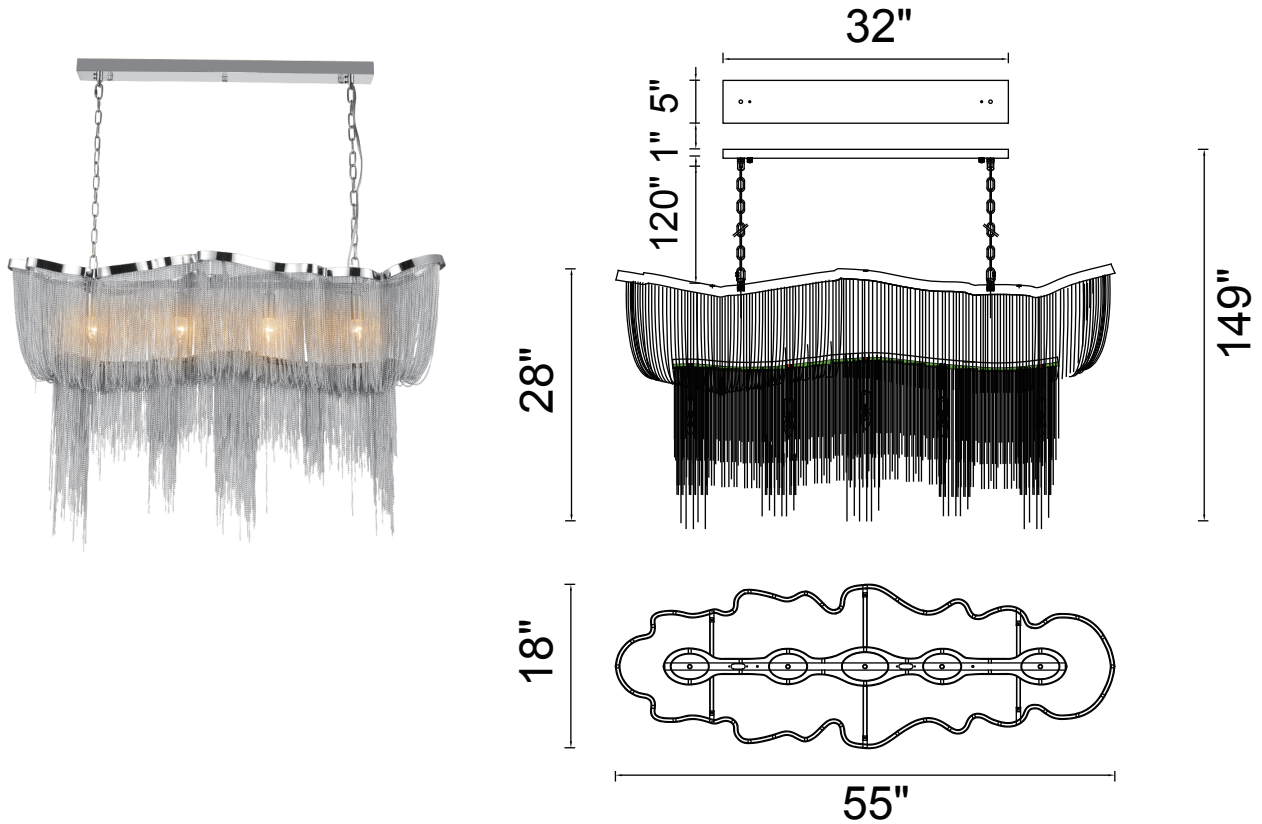

PROJECT: _____
 FIXTURE TYPE: _____
 LOCATION: _____
 CONTACT/PHONE: _____

Item	5654P55C-RC
Collection	SECCA
Category	Chandelier
Finish	Chrome
Glass	-----
Crystal	-----
Acrylic	-----

Shade Color	-----
Min Assembled Height	29"
Max Assembled Height	149"
Width	55"
Length	18"
Extension Wall Mounts	-----
Input	120V AC,60HZ,AC

Lumens	-----
Light Source	E12
Bulb Info.	13 x 60 W
Included	-----
Dimmable	Yes
Colour Temp	-----
Weight	52.91 Lbs

CWI Lighting
 140 Steelcase Rd W
 Markham, ON L3R 3J9
 Canada

CWI Lighting
 295 Fire Tower Dr
 Tonawanda, NY 14150
 USA