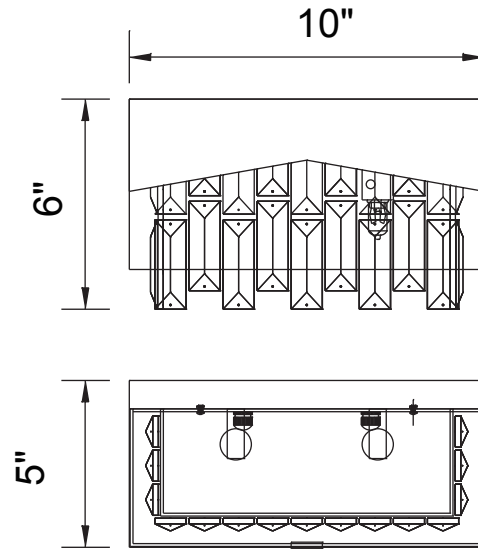

PROJECT: \_\_\_\_\_  
 FIXTURE TYPE: \_\_\_\_\_  
 LOCATION: \_\_\_\_\_  
 CONTACT/PHONE: \_\_\_\_\_

Item	5674W10C-B
Collection	HAVELY
Category	Wall Light
Finish	Chrome
Glass	-----
Crystal	Clear
Acrylic	-----

Shade Color	-----
Min Assembled Height	6"
Max Assembled Height	-----
Width	10"
Length	-----
Extension Wall Mounts	5"
Input	120V AC,60HZ,AC

Lumens	-----
Light Source	G9
Bulb Info.	2x40W
Included	-----
Dimmable	Yes
Colour Temp	-----
Weight	3.6 Lbs