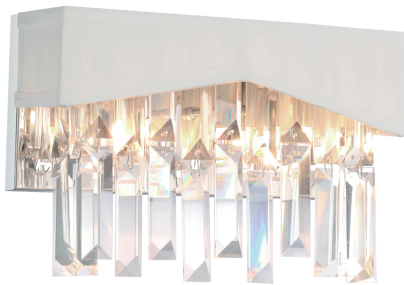

PROJECT: _____
 FIXTURE TYPE: _____
 LOCATION: _____
 CONTACT/PHONE: _____

Item	5674W10C-W
Collection	HAVELY
Category	Wall Light
Finish	Chrome
Glass	-----
Crystal	Clear
Acrylic	-----

Shade Color	-----
Min Assembled Height	6"
Max Assembled Height	-----
Width	10"
Length	-----
Extension Wall Mounts	5"
Input	120V AC,60HZ,AC

Lumens	-----
Light Source	G9
Bulb Info.	2x40W
Included	-----
Dimmable	Yes
Colour Temp	-----
Weight	1.32 Lbs

CWI Lighting
 140 Steelcase Rd W
 Markham, ON L3R 3J9
 Canada

CWI Lighting
 295 Fire Tower Dr
 Tonawanda, NY 14150
 USA