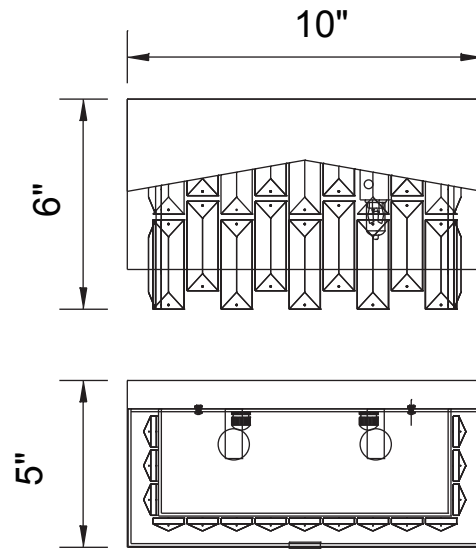

PROJECT: _____
 FIXTURE TYPE: _____
 LOCATION: _____
 CONTACT/PHONE: _____

Item	5674W10C-W
Collection	HAVELY
Category	Wall Light
Finish	Chrome
Glass	-----
Crystal	Clear
Acrylic	-----

Shade Color	-----
Min Assembled Height	6"
Max Assembled Height	-----
Width	10"
Length	-----
Extension Wall Mounts	5"
Input	120V AC,60HZ,AC

Lumens	-----
Light Source	G9
Bulb Info.	2x40W
Included	-----
Dimmable	Yes
Colour Temp	-----
Weight	1.32 Lbs

CWI Lighting
 140 Steelcase Rd W
 Markham, ON L3R 3J9
 Canada

CWI Lighting
 295 Fire Tower Dr
 Tonawanda, NY 14150
 USA