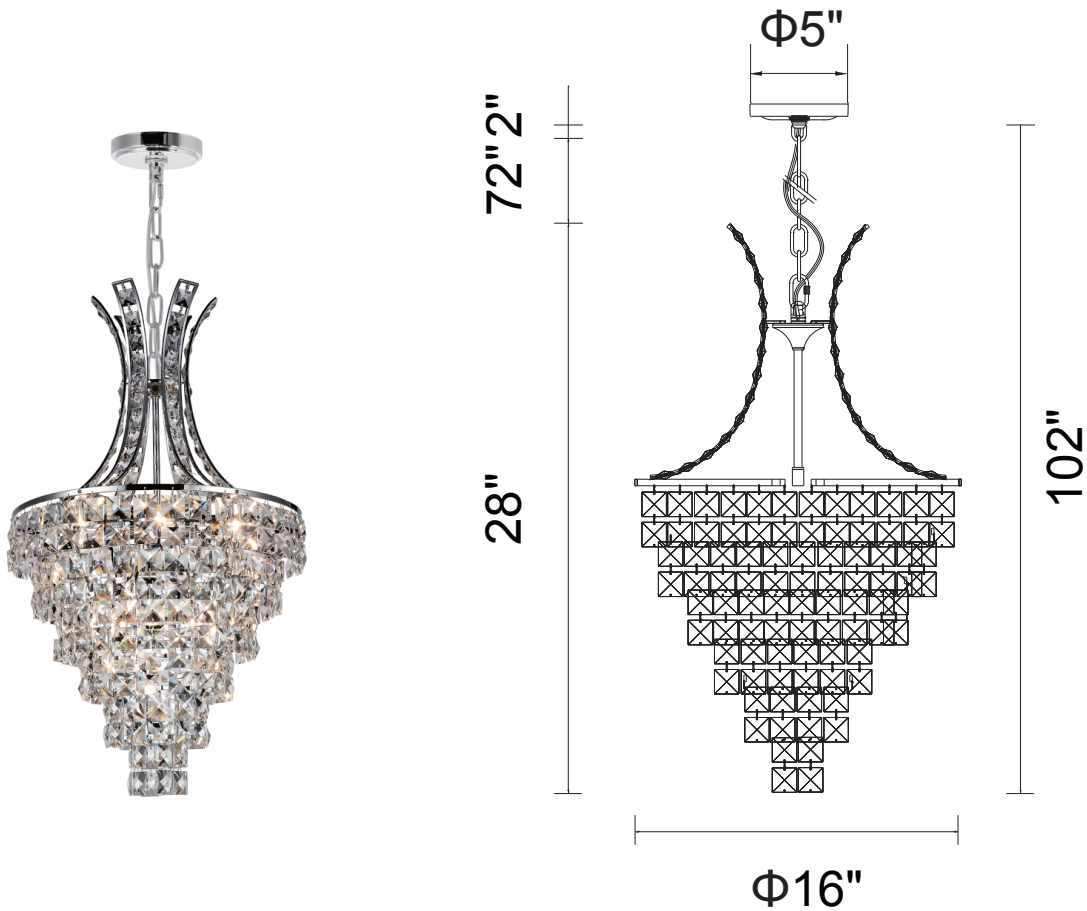

PROJECT: \_\_\_\_\_  
 FIXTURE TYPE: \_\_\_\_\_  
 LOCATION: \_\_\_\_\_  
 CONTACT/PHONE: \_\_\_\_\_

Item	5685P16C
Collection	CHIQUE
Category	Chandelier
Finish	Chrome
Glass	-----
Crystal	Clear
Acrylic	-----

Shade Color	-----
Min Assembled Height	30"
Max Assembled Height	102"
Width	16"
Length	-----
Extension Wall Mounts	-----
Input	120V AC,60HZ,AC

Lumens	-----
Light Source	E12
Bulb Info.	9 x 60W
Included	-----
Dimmable	Yes
Colour Temp	-----
Weight	16.06 Lbs