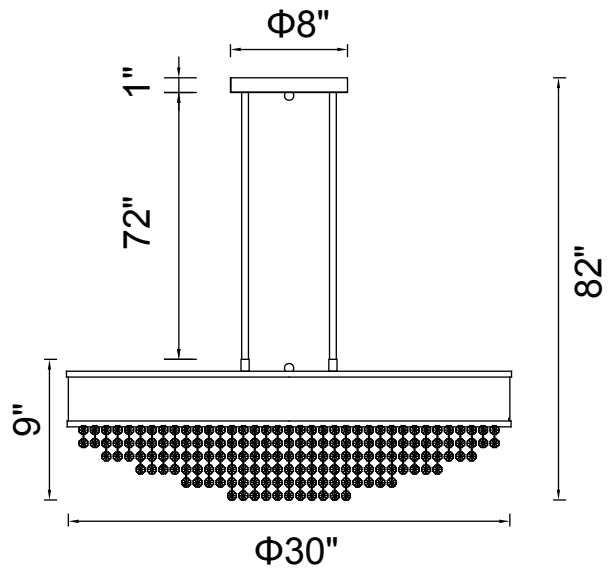

PROJECT: _____
 FIXTURE TYPE: _____
 LOCATION: _____
 CONTACT/PHONE: _____

Item	5687P30-22-101
Collection	MEDINA
Category	Chandelier
Finish	Black
Glass	-----
Crystal	Clear&Amber Alternating
Acrylic	-----

Shade Color	-----
Min Assembled Height	10"
Max Assembled Height	82"
Width	30"
Length	12"
Extension Wall Mounts	-----
Input	120V AC,60HZ,AC

Lumens	-----
Light Source	G9
Bulb Info.	15x40W
Included	-----
Dimmable	Yes
Colour Temp	-----
Weight	45.9 Lbs