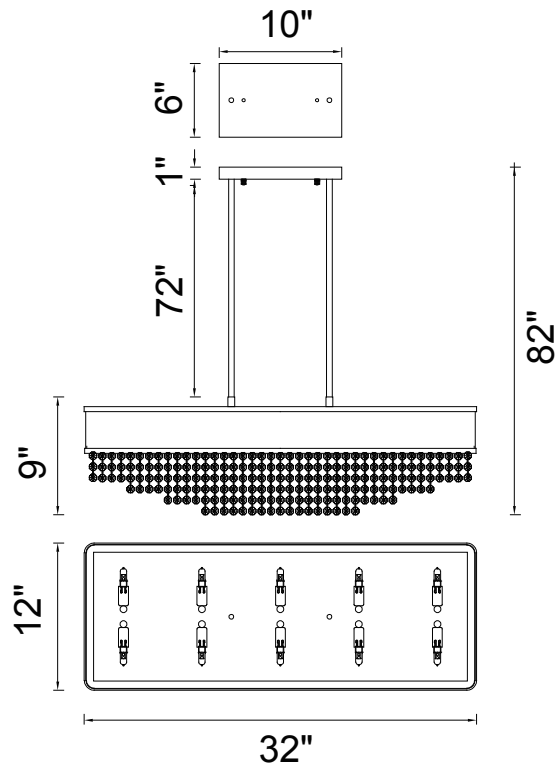

PROJECT: _____
 FIXTURE TYPE: _____
 LOCATION: _____
 CONTACT/PHONE: _____

Item	5687P32-20-101
Collection	MEDINA
Category	Chandelier
Finish	Black
Glass	-----
Crystal	Clear&Amber Alternating
Acrylic	-----

Shade Color	-----
Min Assembled Height	10"
Max Assembled Height	82"
Width	32"
Length	12"
Extension Wall Mounts	-----
Input	120V AC,60HZ,AC

Lumens	-----
Light Source	G9
Bulb Info.	10x40W
Included	-----
Dimmable	Yes
Colour Temp	-----
Weight	27.0 Lbs