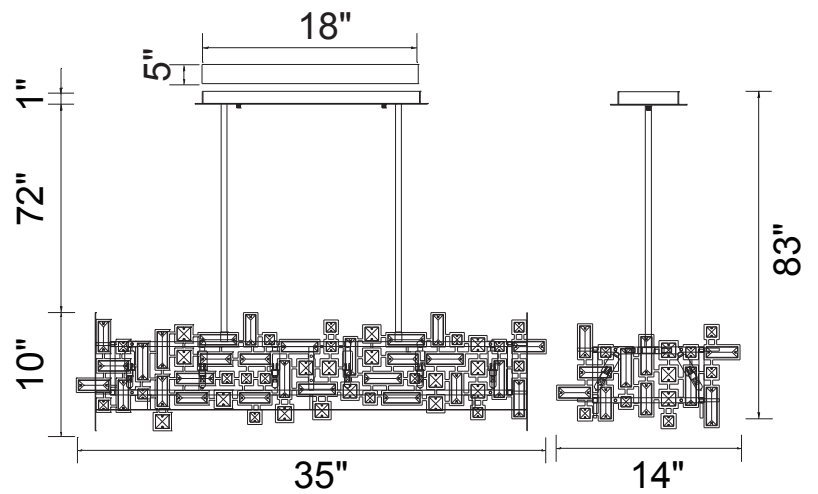

PROJECT: \_\_\_\_\_  
 FIXTURE TYPE: \_\_\_\_\_  
 LOCATION: \_\_\_\_\_  
 CONTACT/PHONE: \_\_\_\_\_

Item	5689P35-12-601
Collection	ARLEY
Category	Chandelier
Finish	Chrome
Glass	-----
Crystal	Clear
Acrylic	-----

Shade Color	-----
Min Assembled Height	17"
Max Assembled Height	83"
Width	35"
Length	14"
Extension Wall Mounts	-----
Input	120V AC,60HZ,AC

Lumens	-----
Light Source	G9
Bulb Info.	12x40W
Included	-----
Dimmable	Yes
Colour Temp	-----
Weight	27.06 Lbs