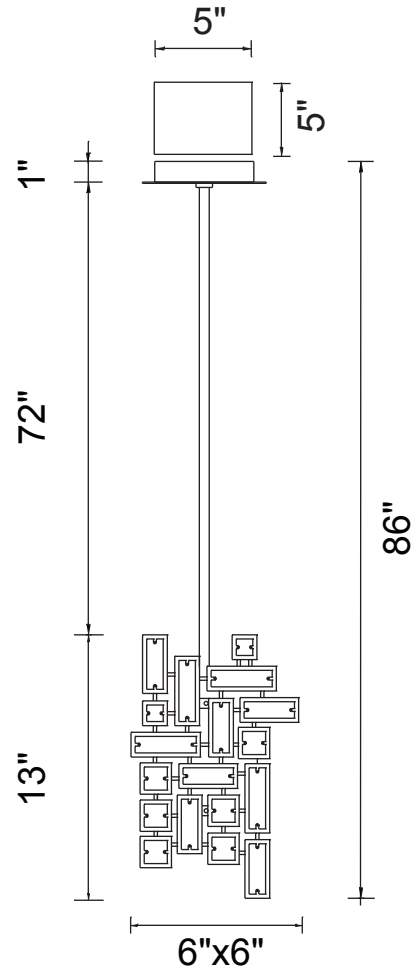

PROJECT: _____
 FIXTURE TYPE: _____
 LOCATION: _____
 CONTACT/PHONE: _____

Item	5689P6-1-S-601
Collection	ARLEY
Category	Chandelier
Finish	Chrome
Glass	-----
Crystal	Clear
Acrylic	-----

Shade Color	-----
Min Assembled Height	26"
Max Assembled Height	86"
Width	6"
Length	6"
Extension Wall Mounts	-----
Input	120V AC,60HZ,AC

Lumens	-----
Light Source	E26
Bulb Info.	1x40W
Included	-----
Dimmable	Yes
Colour Temp	-----
Weight	13.23 Lbs

CWI Lighting
 140 Steelcase Rd W
 Markham, ON L3R 3J9
 Canada

CWI Lighting
 295 Fire Tower Dr
 Tonawanda, NY 14150
 USA