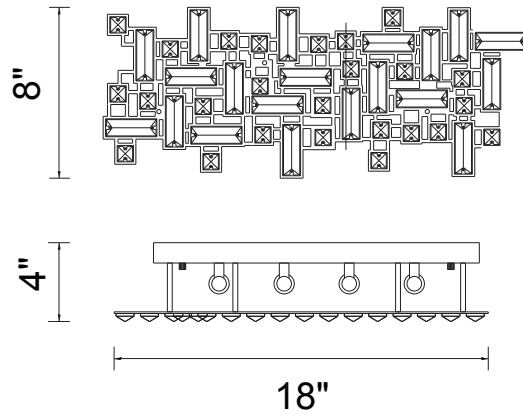

PROJECT: _____
 FIXTURE TYPE: _____
 LOCATION: _____
 CONTACT/PHONE: _____

Item	5689W18-4-601	Shade Color	-----	Lumens	-----
Collection	ARLEY	Min Assembled Height	8"	Light Source	G9
Category	Vanity Light	Max Assembled Height	-----	Bulb Info.	4x40W
Finish	Chrome	Width	18"	Included	-----
Glass	-----	Length	-----	Dimmable	Yes
Crystal	Clear	Extension Wall Mounts	4"	Colour Temp	-----
Acrylic	-----	Input	120V AC,60HZ,AC	Weight	4.5 Lbs