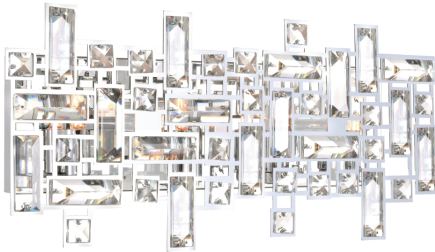

PROJECT: _____
 FIXTURE TYPE: _____
 LOCATION: _____
 CONTACT/PHONE: _____

Item	5689W18-4-601	Shade Color	-----	Lumens	-----
Collection	ARLEY	Min Assembled Height	8"	Light Source	G9
Category	Vanity Light	Max Assembled Height	-----	Bulb Info.	4x40W
Finish	Chrome	Width	18"	Included	-----
Glass	-----	Length	-----	Dimmable	Yes
Crystal	Clear	Extension Wall Mounts	4"	Colour Temp	-----
Acrylic	-----	Input	120V AC,60HZ,AC	Weight	4.5 Lbs