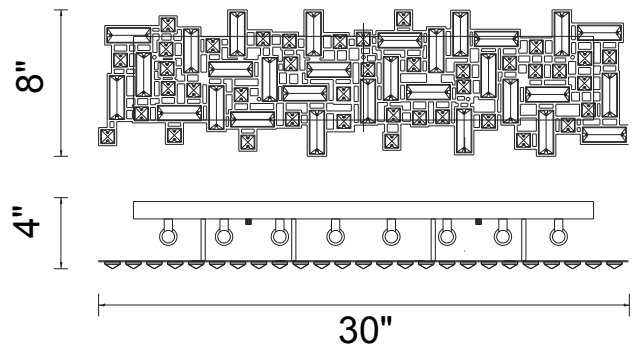

PROJECT: _____
 FIXTURE TYPE: _____
 LOCATION: _____
 CONTACT/PHONE: _____

Item	5689W30-8-601
Collection	ARLEY
Category	Vanity Light
Finish	Chrome
Glass	-----
Crystal	Clear
Acrylic	-----

Shade Color	-----
Min Assembled Height	8"
Max Assembled Height	-----
Width	30"
Length	-----
Extension Wall Mounts	4"
Input	120V AC,60HZ,AC

Lumens	-----
Light Source	G9
Bulb Info.	8x40W
Included	-----
Dimmable	Yes
Colour Temp	-----
Weight	7.2 Lbs

CWI Lighting
 140 Steelcase Rd W
 Markham, ON L3R 3J9
 Canada

CWI Lighting
 295 Fire Tower Dr
 Tonawanda, NY 14150
 USA