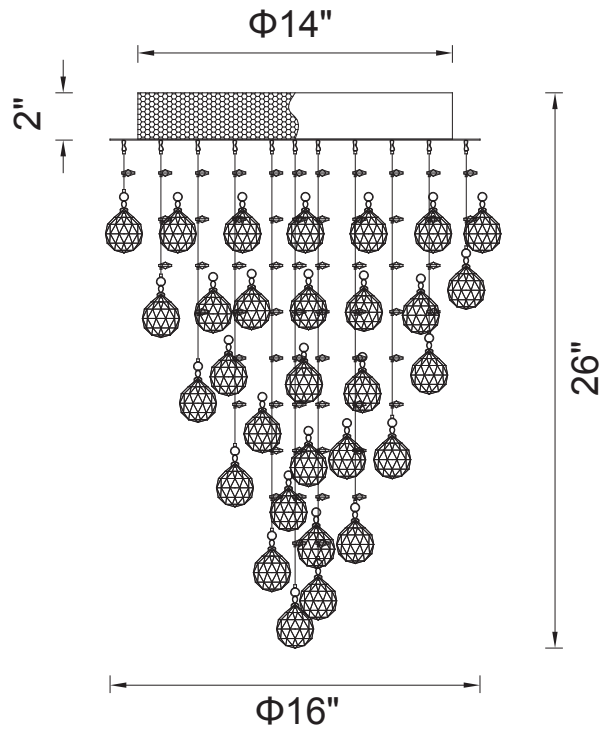

PROJECT: _____
 FIXTURE TYPE: _____
 LOCATION: _____
 CONTACT/PHONE: _____

Item	6601C16C
Collection	RAIN DROP
Category	Chandelier
Finish	Chrome
Glass	-----
Crystal	Clear
Acrylic	-----

Shade Color	-----
Min Assembled Height	26"
Max Assembled Height	-----
Width	16"
Length	-----
Extension Wall Mounts	-----
Input	120V AC,60HZ,AC

Lumens	-----
Light Source	GU10
Bulb Info.	5x35W
Included	-----
Dimmable	Yes
Colour Temp	-----
Weight	22.05 Lbs

CWI Lighting
 140 Steelcase Rd W
 Markham, ON L3R 3J9
 Canada

CWI Lighting
 295 Fire Tower Dr
 Tonawanda, NY 14150
 USA