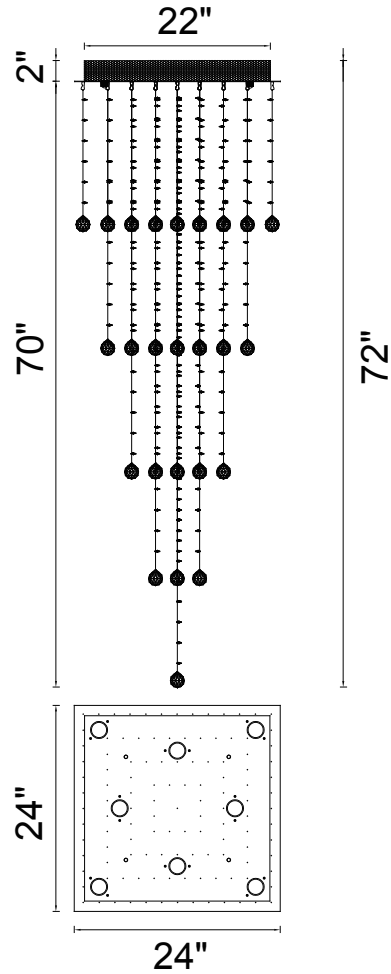

PROJECT: _____
 FIXTURE TYPE: _____
 LOCATION: _____
 CONTACT/PHONE: _____

Item	6601C24C-S
Collection	SQUARE
Category	Chandelier
Finish	Chrome
Glass	-----
Crystal	Clear
Acrylic	-----

Shade Color	-----
Min Assembled Height	72"
Max Assembled Height	-----
Width	24"
Length	24"
Extension Wall Mounts	-----
Input	120V AC,60HZ,AC

Lumens	-----
Light Source	GU10
Bulb Info.	8x35W
Included	-----
Dimmable	Yes
Colour Temp	-----
Weight	44.1 Lbs

CWI Lighting
 140 Steelcase Rd W
 Markham, ON L3R 3J9
 Canada

CWI Lighting
 295 Fire Tower Dr
 Tonawanda, NY 14150
 USA