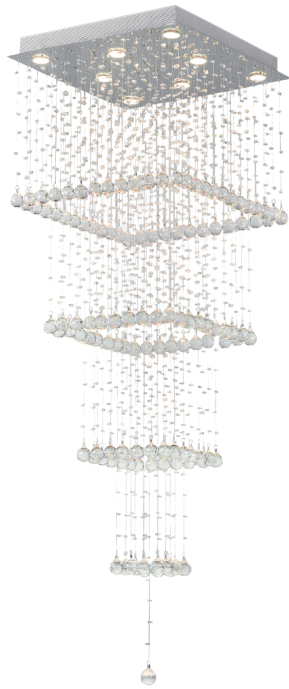

PROJECT: _____
 FIXTURE TYPE: _____
 LOCATION: _____
 CONTACT/PHONE: _____

Item	6601C24C-S
Collection	SQUARE
Category	Chandelier
Finish	Chrome
Glass	-----
Crystal	Clear
Acrylic	-----

Shade Color	-----
Min Assembled Height	72"
Max Assembled Height	-----
Width	24"
Length	24"
Extension Wall Mounts	-----
Input	120V AC,60HZ,AC

Lumens	-----
Light Source	GU10
Bulb Info.	8x35W
Included	-----
Dimmable	Yes
Colour Temp	-----
Weight	44.1 Lbs

CWI Lighting
 140 Steelcase Rd W
 Markham, ON L3R 3J9
 Canada

CWI Lighting
 295 Fire Tower Dr
 Tonawanda, NY 14150
 USA