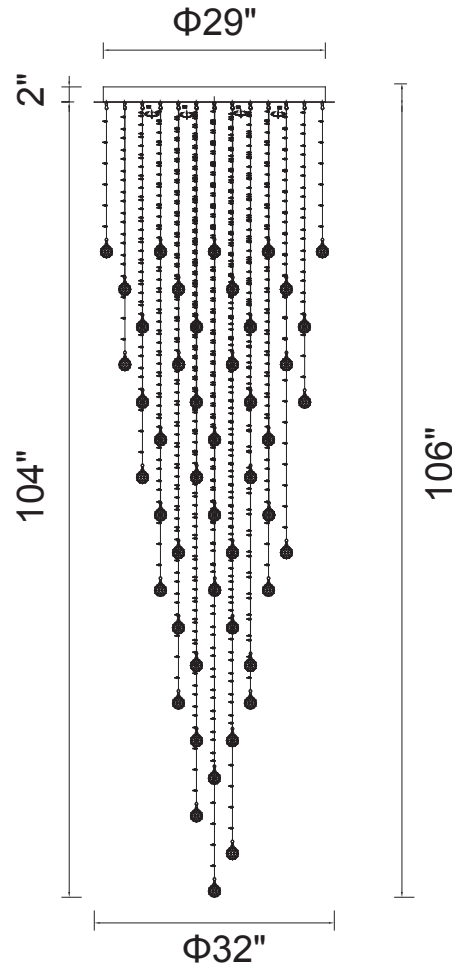

PROJECT: \_\_\_\_\_  
 FIXTURE TYPE: \_\_\_\_\_  
 LOCATION: \_\_\_\_\_  
 CONTACT/PHONE: \_\_\_\_\_

Item	6601C32C-12
Collection	RAIN DROP
Category	Chandelier
Finish	Chrome
Glass	-----
Crystal	Clear
Acrylic	-----

Shade Color	-----
Min Assembled Height	106"
Max Assembled Height	-----
Width	32"
Length	-----
Extension Wall Mounts	-----
Input	120V AC,60HZ,AC

Lumens	-----
Light Source	GU10
Bulb Info.	12x35W
Included	-----
Dimmable	Yes
Colour Temp	-----
Weight	27.78 Lbs