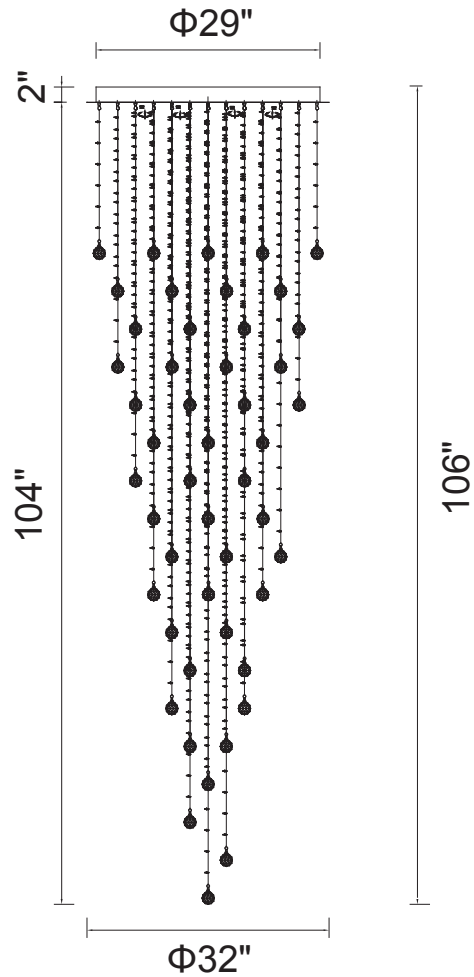

PROJECT: \_\_\_\_\_  
 FIXTURE TYPE: \_\_\_\_\_  
 LOCATION: \_\_\_\_\_  
 CONTACT/PHONE: \_\_\_\_\_

Item	6601C32C-16
Collection	RAIN DROP
Category	Chandelier
Finish	Chrome
Glass	-----
Crystal	Clear
Acrylic	-----

Shade Color	-----
Min Assembled Height	106"
Max Assembled Height	-----
Width	32"
Length	-----
Extension Wall Mounts	-----
Input	120V AC,60HZ,AC

Lumens	-----
Light Source	GU10
Bulb Info.	16x35W
Included	-----
Dimmable	Yes
Colour Temp	-----
Weight	81.5 Lbs