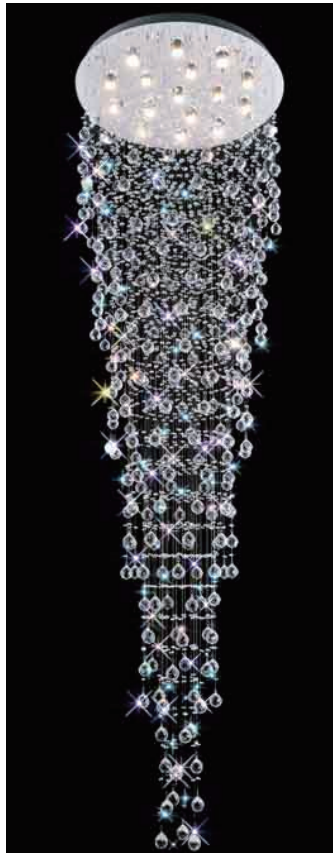

PROJECT: \_\_\_\_\_  
 FIXTURE TYPE: \_\_\_\_\_  
 LOCATION: \_\_\_\_\_  
 CONTACT/PHONE: \_\_\_\_\_

Item	6601C32C-16
Collection	RAIN DROP
Category	Chandelier
Finish	Chrome
Glass	-----
Crystal	Clear
Acrylic	-----

Shade Color	-----
Min Assembled Height	106"
Max Assembled Height	-----
Width	32"
Length	-----
Extension Wall Mounts	-----
Input	120V AC,60HZ,AC

Lumens	-----
Light Source	GU10
Bulb Info.	16x35W
Included	-----
Dimmable	Yes
Colour Temp	-----
Weight	81.5 Lbs