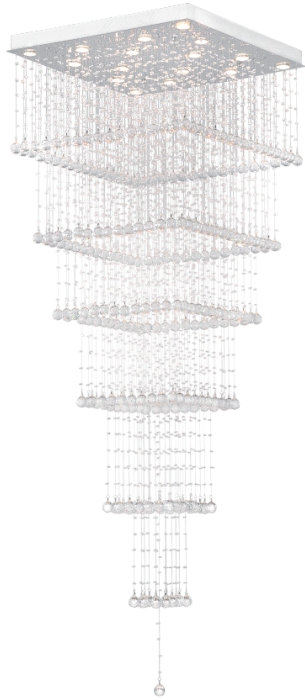

PROJECT: _____
 FIXTURE TYPE: _____
 LOCATION: _____
 CONTACT/PHONE: _____

Item	6601C32C-S
Collection	SQUARE
Category	Chandelier
Finish	Chrome
Glass	-----
Crystal	Clear
Acrylic	-----

Shade Color	-----
Min Assembled Height	96"
Max Assembled Height	-----
Width	32"
Length	32"
Extension Wall Mounts	-----
Input	120V AC,60HZ,AC

Lumens	-----
Light Source	GU10
Bulb Info.	16x35W
Included	-----
Dimmable	Yes
Colour Temp	-----
Weight	58.4 Lbs

CWI Lighting
 140 Steelcase Rd W
 Markham, ON L3R 3J9
 Canada

CWI Lighting
 295 Fire Tower Dr
 Tonawanda, NY 14150
 USA