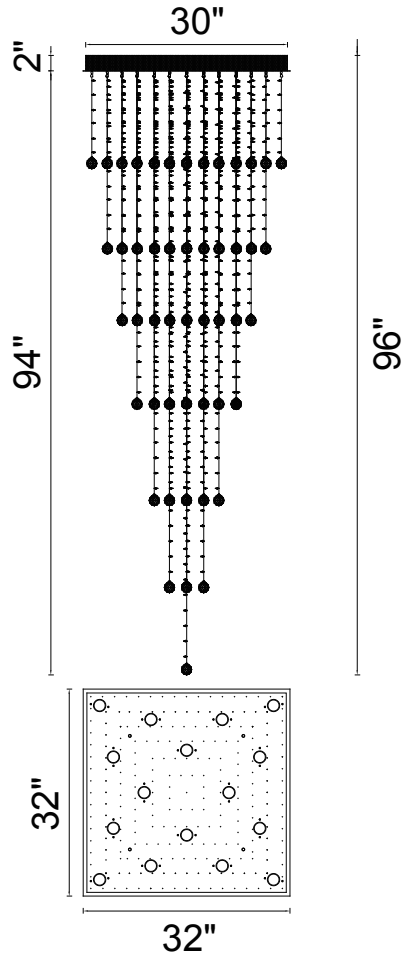

PROJECT: _____
 FIXTURE TYPE: _____
 LOCATION: _____
 CONTACT/PHONE: _____

Item	6601C32C-S
Collection	SQUARE
Category	Chandelier
Finish	Chrome
Glass	-----
Crystal	Clear
Acrylic	-----

Shade Color	-----
Min Assembled Height	96"
Max Assembled Height	-----
Width	32"
Length	32"
Extension Wall Mounts	-----
Input	120V AC,60HZ,AC

Lumens	-----
Light Source	GU10
Bulb Info.	16x35W
Included	-----
Dimmable	Yes
Colour Temp	-----
Weight	58.4 Lbs

CWI Lighting
 140 Steelcase Rd W
 Markham, ON L3R 3J9
 Canada

CWI Lighting
 295 Fire Tower Dr
 Tonawanda, NY 14150
 USA