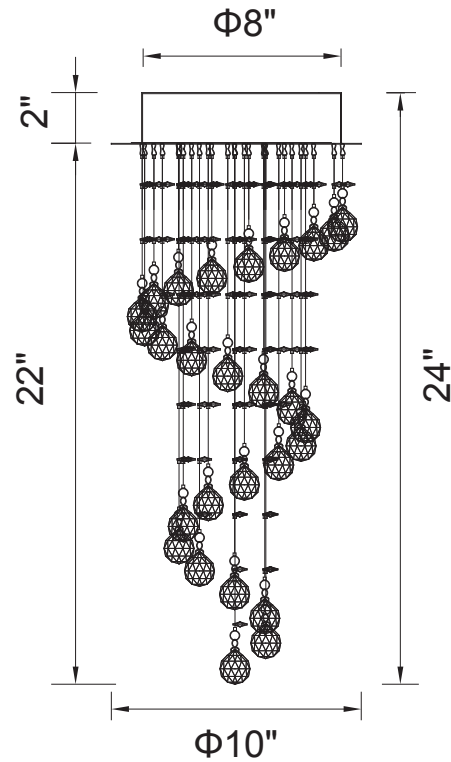

PROJECT: _____
 FIXTURE TYPE: _____
 LOCATION: _____
 CONTACT/PHONE: _____

Item	6603C10C
Collection	SPIRAL
Category	Chandelier
Finish	Chrome
Glass	-----
Crystal	Clear
Acrylic	-----

Shade Color	-----
Min Assembled Height	24"
Max Assembled Height	-----
Width	10"
Length	-----
Extension Wall Mounts	-----
Input	120V AC,60HZ,AC

Lumens	-----
Light Source	GU10
Bulb Info.	1x35W
Included	-----
Dimmable	Yes
Colour Temp	-----
Weight	5.4 Lbs

CWI Lighting
 140 Steelcase Rd W
 Markham, ON L3R 3J9
 Canada

CWI Lighting
 295 Fire Tower Dr
 Tonawanda, NY 14150
 USA