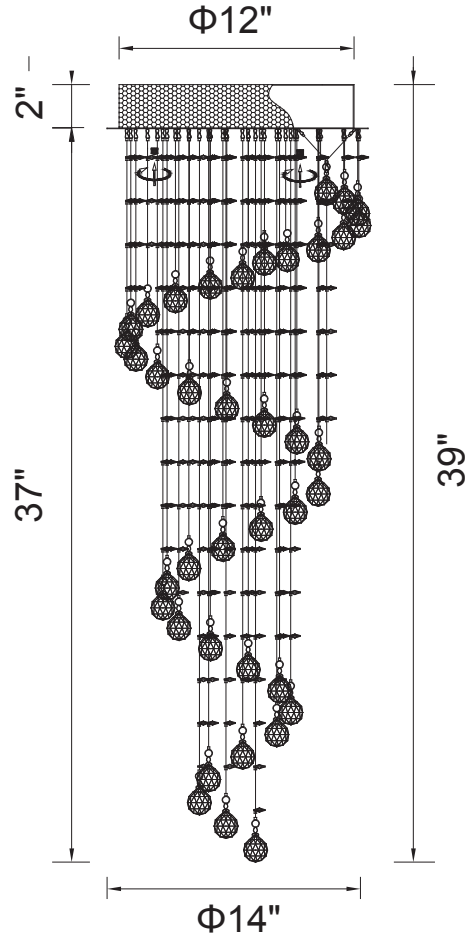

PROJECT: _____
 FIXTURE TYPE: _____
 LOCATION: _____
 CONTACT/PHONE: _____

Item	6603C14C
Collection	SPIRAL
Category	Chandelier
Finish	Chrome
Glass	-----
Crystal	Clear
Acrylic	-----

Shade Color	-----
Min Assembled Height	39"
Max Assembled Height	-----
Width	14"
Length	-----
Extension Wall Mounts	-----
Input	120V AC,60HZ,AC

Lumens	-----
Light Source	GU10
Bulb Info.	5x35W
Included	-----
Dimmable	Yes
Colour Temp	-----
Weight	4.41 Lbs

CWI Lighting
 140 Steelcase Rd W
 Markham, ON L3R 3J9
 Canada

CWI Lighting
 295 Fire Tower Dr
 Tonawanda, NY 14150
 USA