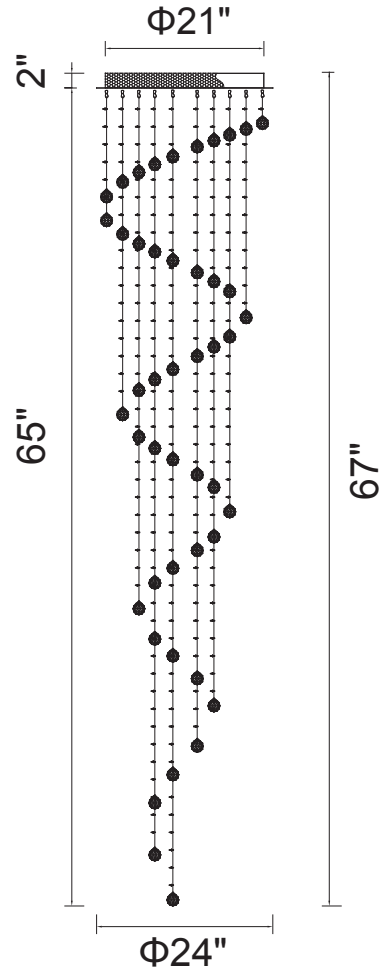

PROJECT: _____
 FIXTURE TYPE: _____
 LOCATION: _____
 CONTACT/PHONE: _____

Item	6603C24C(H:67)
Collection	SPIRAL
Category	Chandelier
Finish	Chrome
Glass	-----
Crystal	Clear
Acrylic	-----

Shade Color	-----
Min Assembled Height	67"
Max Assembled Height	-----
Width	24"
Length	-----
Extension Wall Mounts	-----
Input	120V AC,60HZ,AC

Lumens	-----
Light Source	GU10
Bulb Info.	6x35W
Included	-----
Dimmable	Yes
Colour Temp	-----
Weight	29.76 Lbs

CWI Lighting
 140 Steelcase Rd W
 Markham, ON L3R 3J9
 Canada

CWI Lighting
 295 Fire Tower Dr
 Tonawanda, NY 14150
 USA