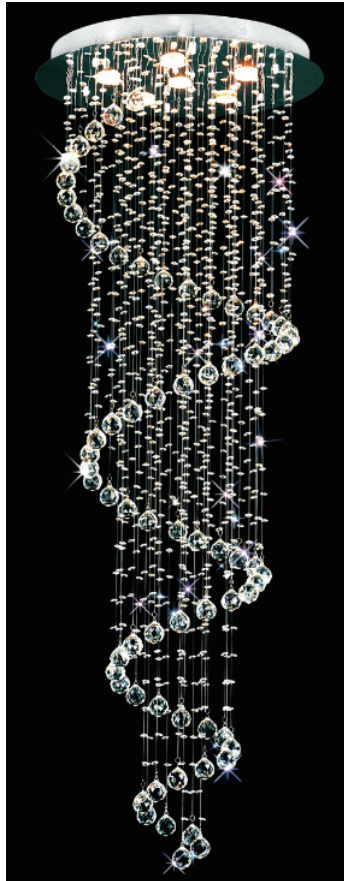

PROJECT: _____
 FIXTURE TYPE: _____
 LOCATION: _____
 CONTACT/PHONE: _____

Item	6603C24C(H:67)
Collection	SPIRAL
Category	Chandelier
Finish	Chrome
Glass	-----
Crystal	Clear
Acrylic	-----

Shade Color	-----
Min Assembled Height	67"
Max Assembled Height	-----
Width	24"
Length	-----
Extension Wall Mounts	-----
Input	120V AC,60HZ,AC

Lumens	-----
Light Source	GU10
Bulb Info.	6x35W
Included	-----
Dimmable	Yes
Colour Temp	-----
Weight	29.76 Lbs

CWI Lighting
 140 Steelcase Rd W
 Markham, ON L3R 3J9
 Canada

CWI Lighting
 295 Fire Tower Dr
 Tonawanda, NY 14150
 USA