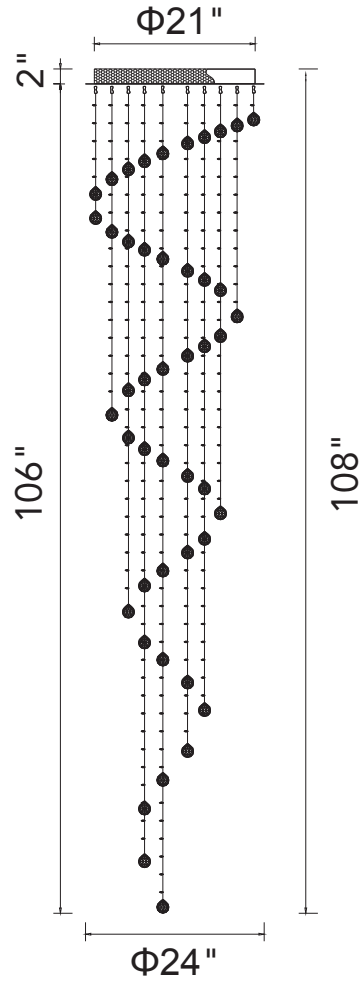

PROJECT: \_\_\_\_\_  
 FIXTURE TYPE: \_\_\_\_\_  
 LOCATION: \_\_\_\_\_  
 CONTACT/PHONE: \_\_\_\_\_

Item	6603C32C ( H:108)
Collection	SPIRAL
Category	Chandelier
Finish	Chrome
Glass	-----
Crystal	Clear
Acrylic	-----

Shade Color	-----
Min Assembled Height	108"
Max Assembled Height	-----
Width	32"
Length	-----
Extension Wall Mounts	-----
Input	120V AC,60HZ,AC

Lumens	-----
Light Source	GU10
Bulb Info.	12x35W
Included	-----
Dimmable	Yes
Colour Temp	-----
Weight	61.6 Lbs