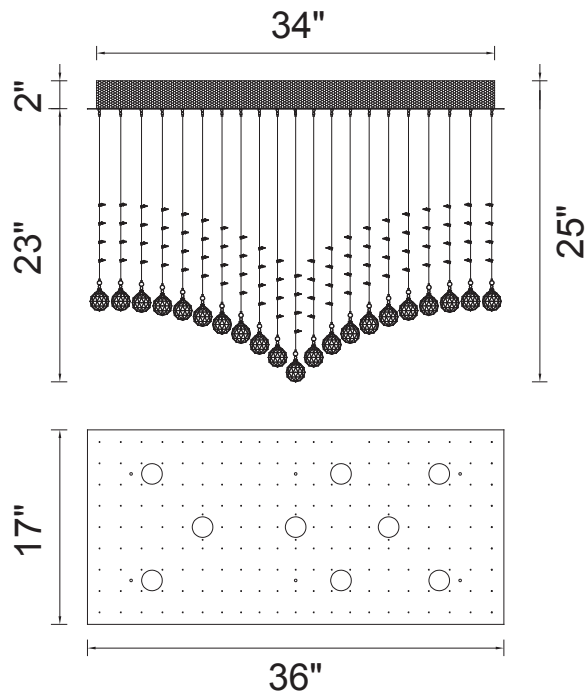

PROJECT: _____
 FIXTURE TYPE: _____
 LOCATION: _____
 CONTACT/PHONE: _____

Item	6610C36C
Collection	TWINKLE
Category	Chandelier
Finish	Chrome
Glass	-----
Crystal	Clear
Acrylic	-----

Shade Color	-----
Min Assembled Height	25"
Max Assembled Height	-----
Width	36"
Length	23"
Extension Wall Mounts	-----
Input	120V AC,60HZ,AC

Lumens	-----
Light Source	GU10
Bulb Info.	11x35W
Included	-----
Dimmable	Yes
Colour Temp	-----
Weight	56.7 Lbs

CWI Lighting
 140 Steelcase Rd W
 Markham, ON L3R 3J9
 Canada

CWI Lighting
 295 Fire Tower Dr
 Tonawanda, NY 14150
 USA