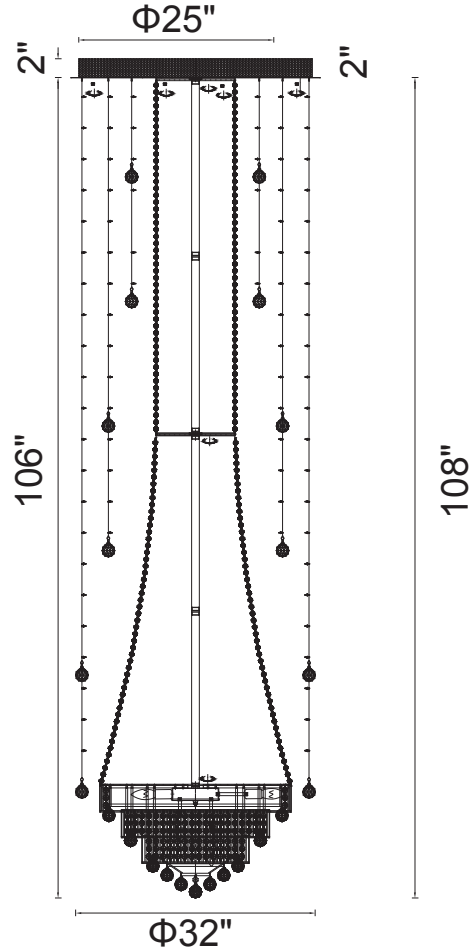

PROJECT: \_\_\_\_\_  
 FIXTURE TYPE: \_\_\_\_\_  
 LOCATION: \_\_\_\_\_  
 CONTACT/PHONE: \_\_\_\_\_

Item	6627C32C
Collection	HALLWAY
Category	Chandelier
Finish	Chrome
Glass	-----
Crystal	Clear
Acrylic	-----

Shade Color	-----
Min Assembled Height	108"
Max Assembled Height	-----
Width	32"
Length	-----
Extension Wall Mounts	-----
Input	120V AC,60HZ,AC

Lumens	-----
Light Source	GU10 + E12
Bulb Info.	18x35W+14x40W
Included	-----
Dimmable	Yes
Colour Temp	-----
Weight	61.2 Lbs