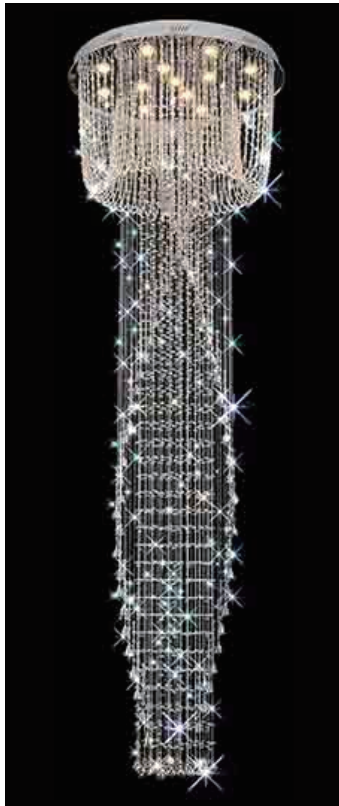

PROJECT: \_\_\_\_\_  
 FIXTURE TYPE: \_\_\_\_\_  
 LOCATION: \_\_\_\_\_  
 CONTACT/PHONE: \_\_\_\_\_

Item	6628C26C
Collection	HALLWAY
Category	Chandelier
Finish	Chrome
Glass	-----
Crystal	Clear
Acrylic	-----

Shade Color	-----
Min Assembled Height	101"
Max Assembled Height	-----
Width	32"
Length	-----
Extension Wall Mounts	-----
Input	120V AC,60HZ,AC

Lumens	-----
Light Source	GU10
Bulb Info.	13x35W
Included	-----
Dimmable	Yes
Colour Temp	-----
Weight	47.74 Lbs