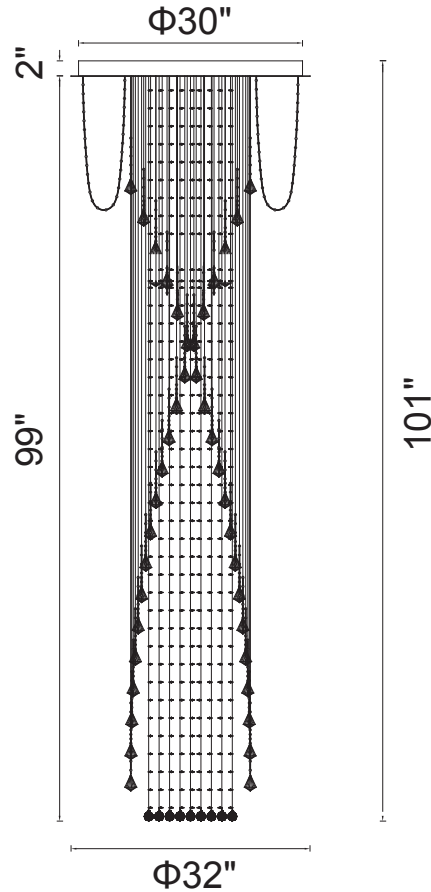

PROJECT: \_\_\_\_\_  
 FIXTURE TYPE: \_\_\_\_\_  
 LOCATION: \_\_\_\_\_  
 CONTACT/PHONE: \_\_\_\_\_

Item	6628C26C
Collection	HALLWAY
Category	Chandelier
Finish	Chrome
Glass	-----
Crystal	Clear
Acrylic	-----

Shade Color	-----
Min Assembled Height	101"
Max Assembled Height	-----
Width	32"
Length	-----
Extension Wall Mounts	-----
Input	120V AC,60HZ,AC

Lumens	-----
Light Source	GU10
Bulb Info.	13x35W
Included	-----
Dimmable	Yes
Colour Temp	-----
Weight	47.74 Lbs