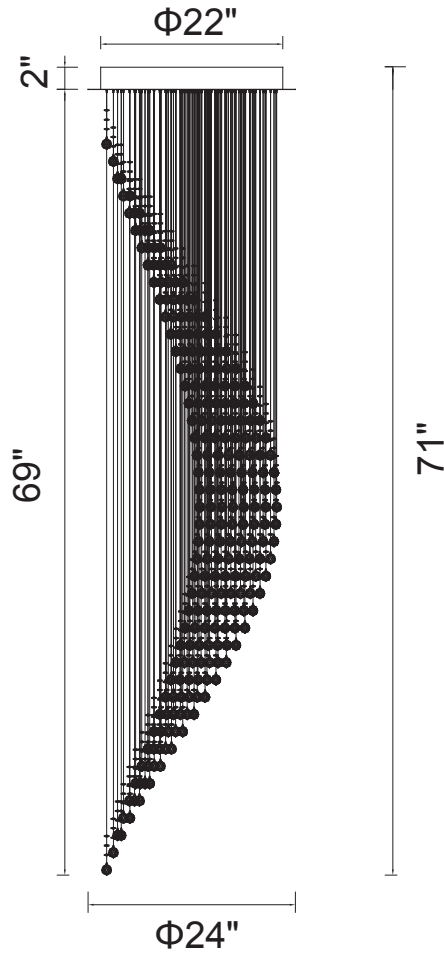

PROJECT: \_\_\_\_\_  
 FIXTURE TYPE: \_\_\_\_\_  
 LOCATION: \_\_\_\_\_  
 CONTACT/PHONE: \_\_\_\_\_

Item	6629C24C
Collection	RIBBON
Category	Chandelier
Finish	Chrome
Glass	-----
Crystal	Clear
Acrylic	-----

Shade Color	-----
Min Assembled Height	71"
Max Assembled Height	-----
Width	24"
Length	-----
Extension Wall Mounts	-----
Input	120V AC,60HZ,AC

Lumens	-----
Light Source	GU10
Bulb Info.	8x35W
Included	-----
Dimmable	Yes
Colour Temp	-----
Weight	18.08 Lbs