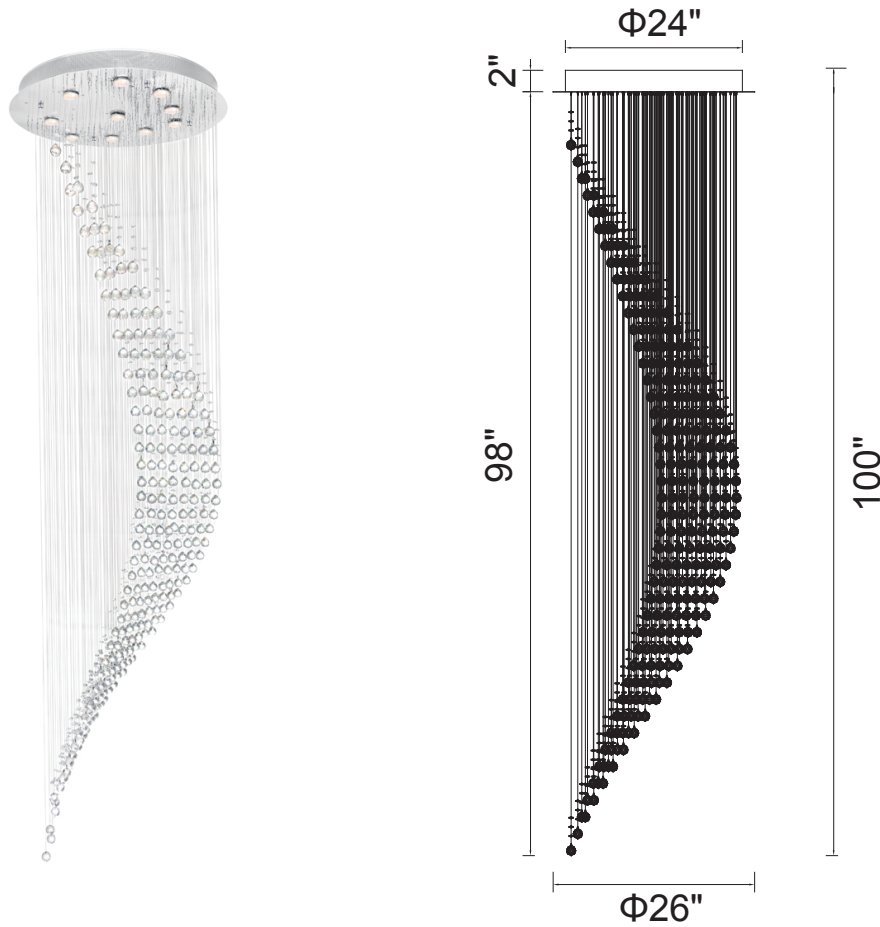

PROJECT: _____
 FIXTURE TYPE: _____
 LOCATION: _____
 CONTACT/PHONE: _____

Item	6629C26C
Collection	RIBBON
Category	Chandelier
Finish	Chrome
Glass	-----
Crystal	Clear
Acrylic	-----

Shade Color	-----
Min Assembled Height	100"
Max Assembled Height	-----
Width	26"
Length	-----
Extension Wall Mounts	-----
Input	120V AC,60HZ,AC

Lumens	-----
Light Source	GU10
Bulb Info.	10x35W
Included	-----
Dimmable	Yes
Colour Temp	-----
Weight	21.38 Lbs

CWI Lighting
 140 Steelcase Rd W
 Markham, ON L3R 3J9
 Canada

CWI Lighting
 295 Fire Tower Dr
 Tonawanda, NY 14150
 USA