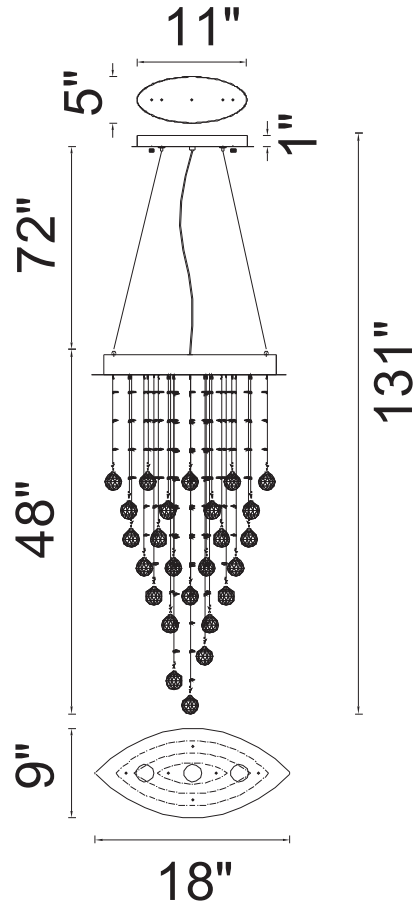

PROJECT: _____
 FIXTURE TYPE: _____
 LOCATION: _____
 CONTACT/PHONE: _____

Item	6640P18C-O
Collection	ROBIN
Category	Chandelier
Finish	Chrome
Glass	-----
Crystal	Clear
Acrylic	-----

Shade Color	-----
Min Assembled Height	49"
Max Assembled Height	121"
Width	18"
Length	9"
Extension Wall Mounts	-----
Input	120V AC,60HZ,AC

Lumens	-----
Light Source	GU10
Bulb Info.	3 x 35 W
Included	-----
Dimmable	Yes
Colour Temp	-----
Weight	5.5 Lbs

CWI Lighting
 140 Steelcase Rd W
 Markham, ON L3R 3J9
 Canada

CWI Lighting
 295 Fire Tower Dr
 Tonawanda, NY 14150
 USA