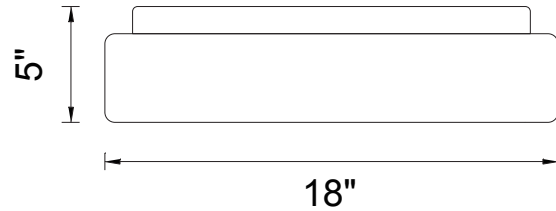

PROJECT: \_\_\_\_\_  
 FIXTURE TYPE: \_\_\_\_\_  
 LOCATION: \_\_\_\_\_  
 CONTACT/PHONE: \_\_\_\_\_

Item	7103C18-1-104
Collection	ARENAL
Category	Flush Mount
Finish	White
Glass	-----
Crystal	-----
Acrylic	-----

Shade Color	-----
Min Assembled Height	5"
Max Assembled Height	-----
Width	18"
Length	-----
Extension Wall Mounts	-----
Input	120V AC,60HZ,AC

Lumens	1300
Light Source	Integrated LED
Bulb Info.	25W
Included	Yes
Dimmable	Yes
Colour Temp	3000K
Weight	5.73 Lbs