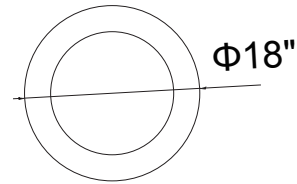

PROJECT: \_\_\_\_\_  
 FIXTURE TYPE: \_\_\_\_\_  
 LOCATION: \_\_\_\_\_  
 CONTACT/PHONE: \_\_\_\_\_

Item	7103C18-1-104
Collection	ARENAL
Category	Flush Mount
Finish	White
Glass	-----
Crystal	-----
Acrylic	-----

Shade Color	-----
Min Assembled Height	5"
Max Assembled Height	-----
Width	18"
Length	-----
Extension Wall Mounts	-----
Input	120V AC,60HZ,AC

Lumens	1300
Light Source	Integrated LED
Bulb Info.	25W
Included	Yes
Dimmable	Yes
Colour Temp	3000K
Weight	5.73 Lbs