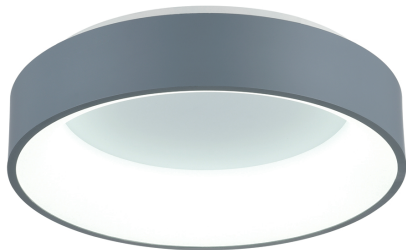

PROJECT: _____
 FIXTURE TYPE: _____
 LOCATION: _____
 CONTACT/PHONE: _____

Item	7103C18-1-167
Collection	ARENAL
Category	Flush Mount
Finish	Gray
Glass	-----
Crystal	-----
Acrylic	-----

Shade Color	-----
Min Assembled Height	5"
Max Assembled Height	-----
Width	18"
Length	-----
Extension Wall Mounts	-----
Input	120V AC,60HZ,AC

Lumens	1300
Light Source	Integrated LED
Bulb Info.	25W
Included	Yes
Dimmable	Yes
Colour Temp	3000K
Weight	5.73 Lbs

CWI Lighting
 140 Steelcase Rd W
 Markham, ON L3R 3J9
 Canada

CWI Lighting
 295 Fire Tower Dr
 Tonawanda, NY 14150
 USA