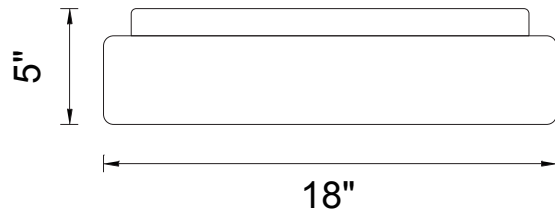

PROJECT: _____
 FIXTURE TYPE: _____
 LOCATION: _____
 CONTACT/PHONE: _____

Item	7103C18-1-167
Collection	ARENAL
Category	Flush Mount
Finish	Gray
Glass	-----
Crystal	-----
Acrylic	-----

Shade Color	-----
Min Assembled Height	5"
Max Assembled Height	-----
Width	18"
Length	-----
Extension Wall Mounts	-----
Input	120V AC,60HZ,AC

Lumens	1300
Light Source	Integrated LED
Bulb Info.	25W
Included	Yes
Dimmable	Yes
Colour Temp	3000K
Weight	5.73 Lbs

CWI Lighting
 140 Steelcase Rd W
 Markham, ON L3R 3J9
 Canada

CWI Lighting
 295 Fire Tower Dr
 Tonawanda, NY 14150
 USA