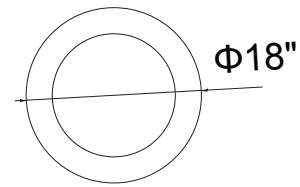

PROJECT: _____
 FIXTURE TYPE: _____
 LOCATION: _____
 CONTACT/PHONE: _____

Item	7103C18-1-167
Collection	ARENAL
Category	Flush Mount
Finish	Gray
Glass	-----
Crystal	-----
Acrylic	-----

Shade Color	-----
Min Assembled Height	5"
Max Assembled Height	-----
Width	18"
Length	-----
Extension Wall Mounts	-----
Input	120V AC,60HZ,AC

Lumens	1300
Light Source	Integrated LED
Bulb Info.	25W
Included	Yes
Dimmable	Yes
Colour Temp	3000K
Weight	5.73 Lbs

CWI Lighting
 140 Steelcase Rd W
 Markham, ON L3R 3J9
 Canada

CWI Lighting
 295 Fire Tower Dr
 Tonawanda, NY 14150
 USA