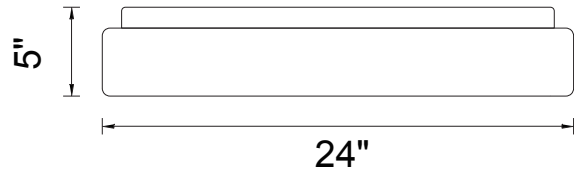

PROJECT: _____
 FIXTURE TYPE: _____
 LOCATION: _____
 CONTACT/PHONE: _____

Item	7103C24-1-104	Shade Color	-----	Lumens	1872
Collection	ARENAL	Min Assembled Height	5"	Light Source	Integrated LED
Category	Flush Mount	Max Assembled Height	-----	Bulb Info.	36W
Finish	White	Width	24"	Included	Yes
Glass	-----	Length	-----	Dimmable	Yes
Crystal	-----	Extension Wall Mounts	-----	Colour Temp	3000K
Acrylic	-----	Input	120V AC,60HZ,AC	Weight	11.0 Lbs