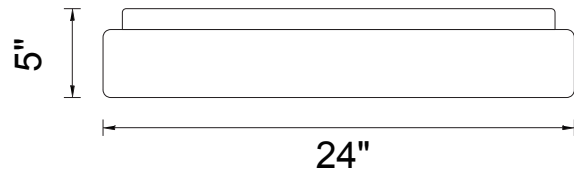

PROJECT: _____
 FIXTURE TYPE: _____
 LOCATION: _____
 CONTACT/PHONE: _____

Item	7103C24-1-167	Shade Color	-----	Lumens	1872
Collection	ARENAL	Min Assembled Height	5"	Light Source	Integrated LED
Category	Flush Mount	Max Assembled Height	-----	Bulb Info.	36W
Finish	Gray	Width	24"	Included	Yes
Glass	-----	Length	-----	Dimmable	Yes
Crystal	-----	Extension Wall Mounts	-----	Colour Temp	3000K
Acrylic	-----	Input	120V AC,60HZ,AC	Weight	11.0 Lbs