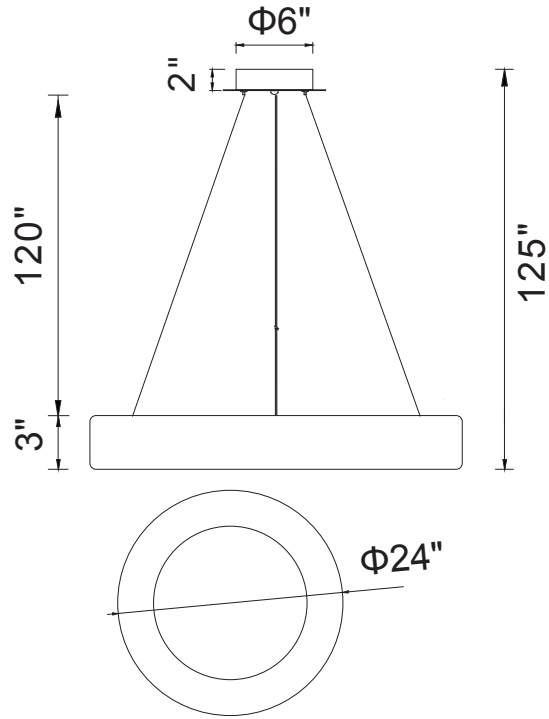

PROJECT: _____
 FIXTURE TYPE: _____
 LOCATION: _____
 CONTACT/PHONE: _____

Item	7103P24-1-167
Collection	ARENAL
Category	Pendant
Finish	Gray
Glass	-----
Crystal	-----
Acrylic	-----

Shade Color	-----
Min Assembled Height	17"
Max Assembled Height	125"
Width	24"
Length	-----
Extension Wall Mounts	-----
Input	120V AC,60HZ,AC

Lumens	1872
Light Source	Integrated LED
Bulb Info.	36W
Included	Yes
Dimmable	Yes
Colour Temp	3000K
Weight	9.79 Lbs

CWI Lighting
 140 Steelcase Rd W
 Markham, ON L3R 3J9
 Canada

CWI Lighting
 295 Fire Tower Dr
 Tonawanda, NY 14150
 USA