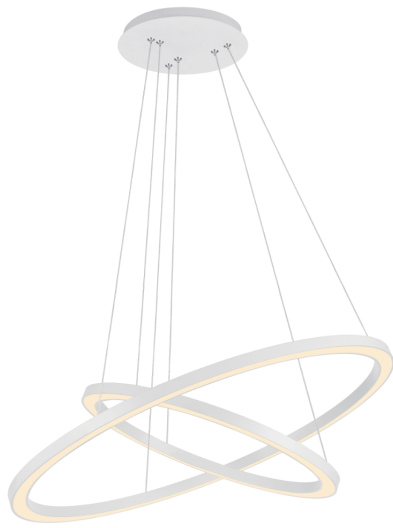

PROJECT: _____
 FIXTURE TYPE: _____
 LOCATION: _____
 CONTACT/PHONE: _____

Item	7112P24-103
Collection	CHALICE
Category	Chandelier
Finish	White
Glass	-----
Crystal	-----
Acrylic	-----

Shade Color	-----
Min Assembled Height	26"
Max Assembled Height	134"
Width	24"
Length	-----
Extension Wall Mounts	-----
Input	120V AC,60HZ,AC

Lumens	1560
Light Source	Integrated LED
Bulb Info.	30W
Included	Yes
Dimmable	Yes
Colour Temp	3000K
Weight	7.92 Lbs

CWI Lighting
 140 Steelcase Rd W
 Markham, ON L3R 3J9
 Canada

CWI Lighting
 295 Fire Tower Dr
 Tonawanda, NY 14150
 USA