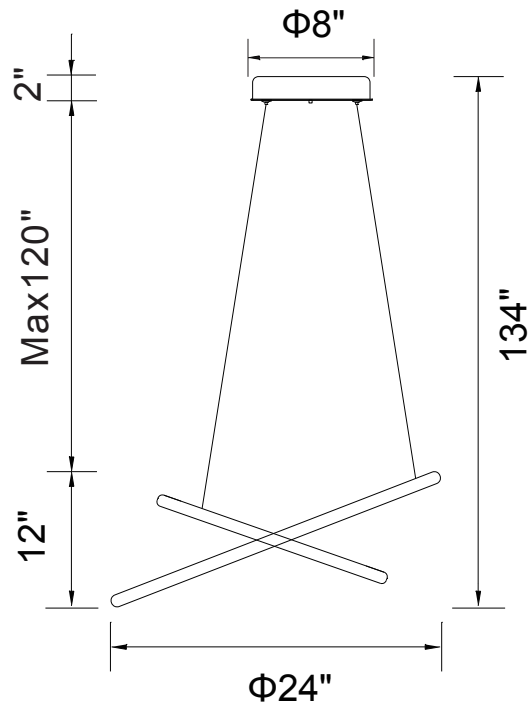

PROJECT: _____
 FIXTURE TYPE: _____
 LOCATION: _____
 CONTACT/PHONE: _____

Item	7112P24-103
Collection	CHALICE
Category	Chandelier
Finish	White
Glass	-----
Crystal	-----
Acrylic	-----

Shade Color	-----
Min Assembled Height	26"
Max Assembled Height	134"
Width	24"
Length	-----
Extension Wall Mounts	-----
Input	120V AC,60HZ,AC

Lumens	1560
Light Source	Integrated LED
Bulb Info.	30W
Included	Yes
Dimmable	Yes
Colour Temp	3000K
Weight	7.92 Lbs

CWI Lighting
 140 Steelcase Rd W
 Markham, ON L3R 3J9
 Canada

CWI Lighting
 295 Fire Tower Dr
 Tonawanda, NY 14150
 USA