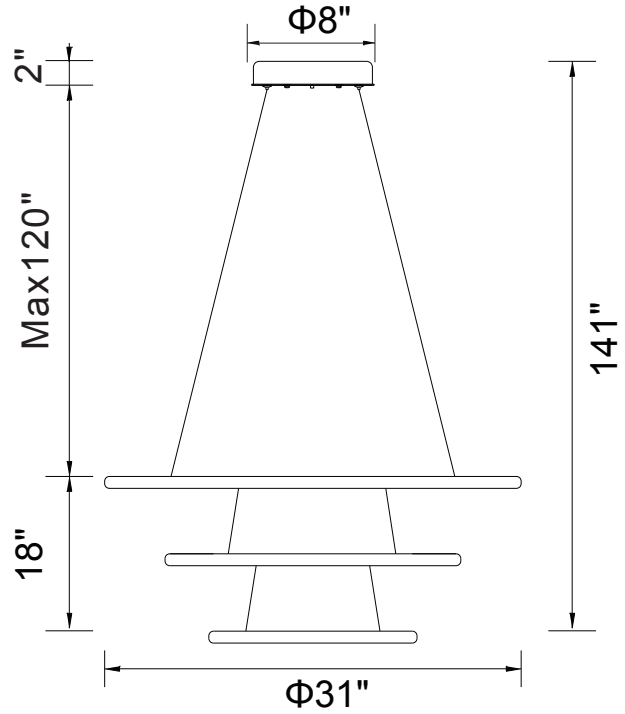

PROJECT: _____
 FIXTURE TYPE: _____
 LOCATION: _____
 CONTACT/PHONE: _____

Item	7112P31-103
Collection	CHALICE
Category	Chandelier
Finish	White
Glass	-----
Crystal	-----
Acrylic	-----

Shade Color	-----
Min Assembled Height	33"
Max Assembled Height	141"
Width	31"
Length	-----
Extension Wall Mounts	-----
Input	120V AC,60HZ,AC

Lumens	2808
Light Source	Integrated LED
Bulb Info.	54W
Included	Yes
Dimmable	Yes
Colour Temp	3000K
Weight	17.1 Lbs

CWI Lighting
 140 Steelcase Rd W
 Markham, ON L3R 3J9
 Canada

CWI Lighting
 295 Fire Tower Dr
 Tonawanda, NY 14150
 USA