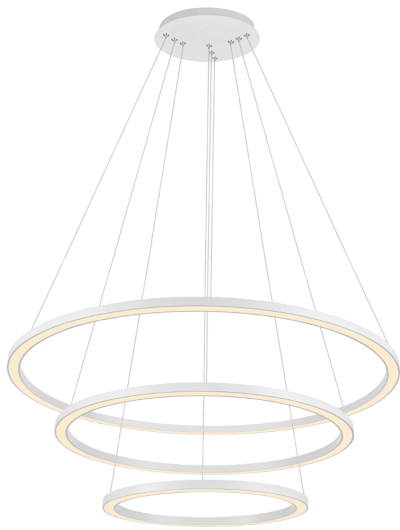

PROJECT: _____
 FIXTURE TYPE: _____
 LOCATION: _____
 CONTACT/PHONE: _____

Item	7112P31-103
Collection	CHALICE
Category	Chandelier
Finish	White
Glass	-----
Crystal	-----
Acrylic	-----

Shade Color	-----
Min Assembled Height	33"
Max Assembled Height	141"
Width	31"
Length	-----
Extension Wall Mounts	-----
Input	120V AC,60HZ,AC

Lumens	2808
Light Source	Integrated LED
Bulb Info.	54W
Included	Yes
Dimmable	Yes
Colour Temp	3000K
Weight	17.1 Lbs

CWI Lighting
 140 Steelcase Rd W
 Markham, ON L3R 3J9
 Canada

CWI Lighting
 295 Fire Tower Dr
 Tonawanda, NY 14150
 USA