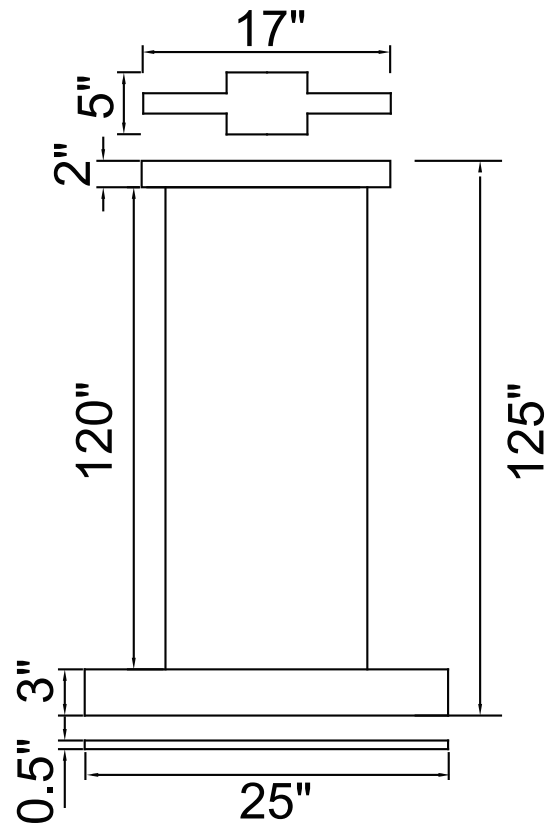

PROJECT: _____
 FIXTURE TYPE: _____
 LOCATION: _____
 CONTACT/PHONE: _____

Item	7145P25-1-253-RC
Collection	KRISTA
Category	Chandelier
Finish	Satin Black
Glass	-----
Crystal	-----
Acrylic	-----

Shade Color	-----
Min Assembled Height	5"
Max Assembled Height	125"
Width	25"
Length	0.5"
Extension Wall Mounts	-----
Input	120V AC,60HZ,AC

Lumens	624
Light Source	Integrated LED
Bulb Info.	12W
Included	Yes
Dimmable	Yes
Colour Temp	3000K
Weight	4.40 Lbs

CWI Lighting
 140 Steelcase Rd W
 Markham, ON L3R 3J9
 Canada

CWI Lighting
 295 Fire Tower Dr
 Tonawanda, NY 14150
 USA