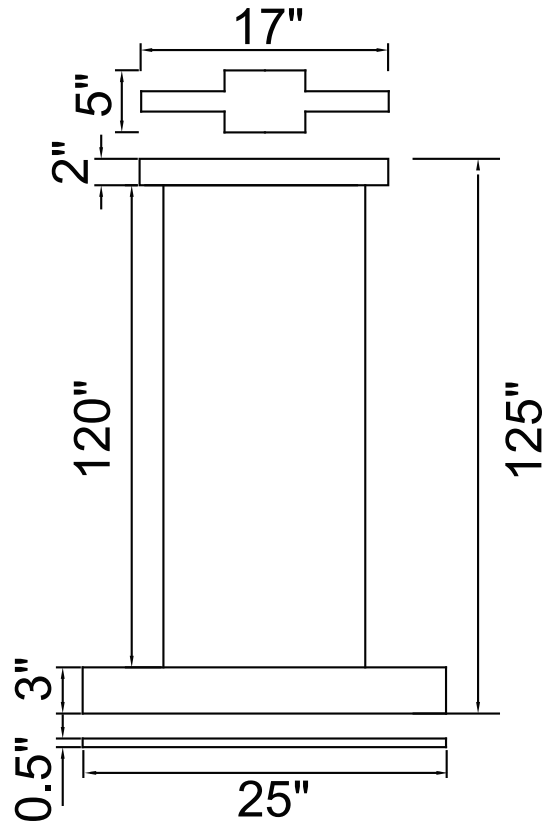

PROJECT: _____
 FIXTURE TYPE: _____
 LOCATION: _____
 CONTACT/PHONE: _____

Item	7145P25-1-266-RC
Collection	KRISTA
Category	Chandelier
Finish	Satin White
Glass	-----
Crystal	-----
Acrylic	-----

Shade Color	-----
Min Assembled Height	5"
Max Assembled Height	125"
Width	25"
Length	0.5"
Extension Wall Mounts	-----
Input	120V AC,60HZ,AC

Lumens	624
Light Source	Integrated LED
Bulb Info.	12W
Included	Yes
Dimmable	Yes
Colour Temp	3000K
Weight	4.40 Lbs

CWI Lighting
 140 Steelcase Rd W
 Markham, ON L3R 3J9
 Canada

CWI Lighting
 295 Fire Tower Dr
 Tonawanda, NY 14150
 USA