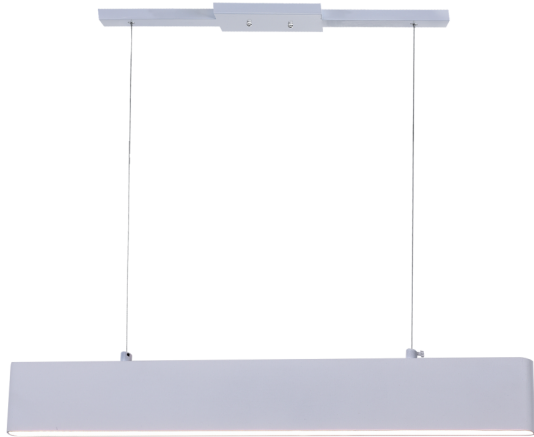

PROJECT: _____
 FIXTURE TYPE: _____
 LOCATION: _____
 CONTACT/PHONE: _____

Item	7145P25-1-266-RC
Collection	KRISTA
Category	Chandelier
Finish	Satin White
Glass	-----
Crystal	-----
Acrylic	-----

Shade Color	-----
Min Assembled Height	5"
Max Assembled Height	125"
Width	25"
Length	0.5"
Extension Wall Mounts	-----
Input	120V AC,60HZ,AC

Lumens	624
Light Source	Integrated LED
Bulb Info.	12W
Included	Yes
Dimmable	Yes
Colour Temp	3000K
Weight	4.40 Lbs

CWI Lighting
 140 Steelcase Rd W
 Markham, ON L3R 3J9
 Canada

CWI Lighting
 295 Fire Tower Dr
 Tonawanda, NY 14150
 USA