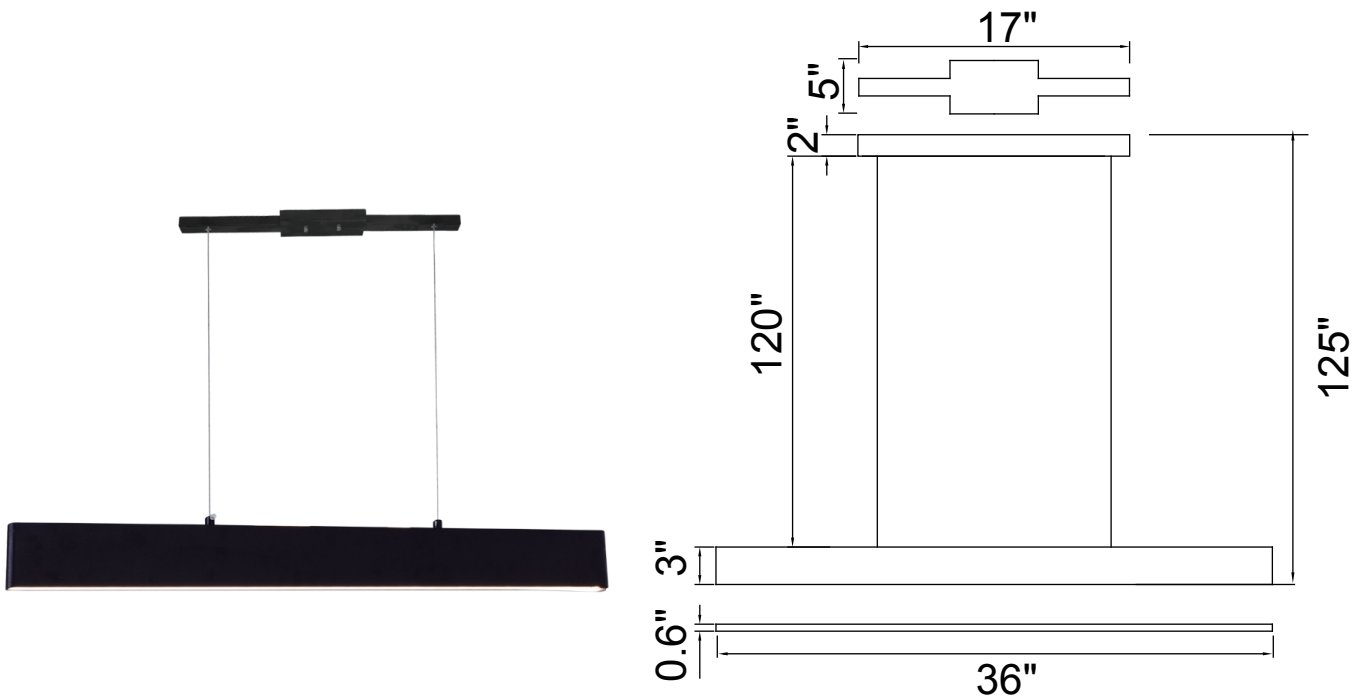

PROJECT: _____
 FIXTURE TYPE: _____
 LOCATION: _____
 CONTACT/PHONE: _____

Item	7145P36-1-253-RC
Collection	KRISTA
Category	Chandelier
Finish	Satin Black
Glass	-----
Crystal	-----
Acrylic	-----

Shade Color	-----
Min Assembled Height	5"
Max Assembled Height	125"
Width	36"
Length	0.6"
Extension Wall Mounts	-----
Input	120V AC,60HZ,AC

Lumens	1040
Light Source	Integrated LED
Bulb Info.	20W
Included	Yes
Dimmable	Yes
Colour Temp	3000K
Weight	3.97 Lbs

CWI Lighting
 140 Steelcase Rd W
 Markham, ON L3R 3J9
 Canada

CWI Lighting
 295 Fire Tower Dr
 Tonawanda, NY 14150
 USA