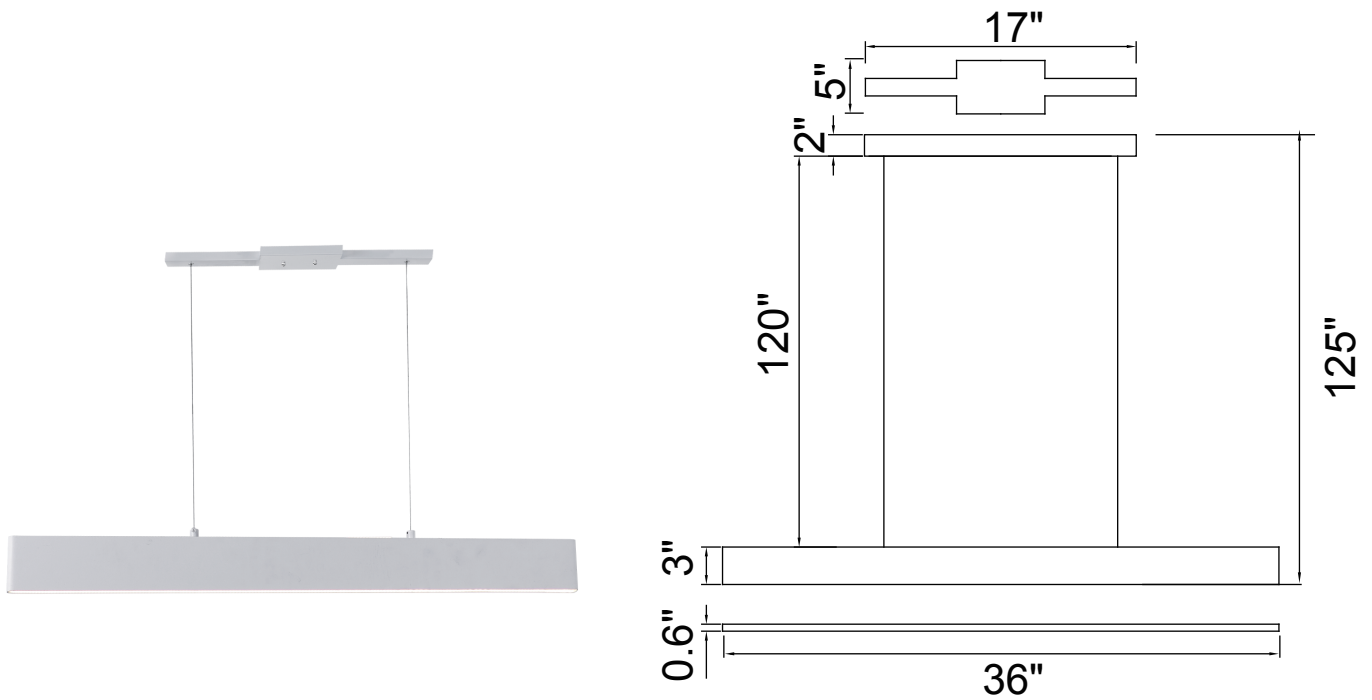

PROJECT: _____
 FIXTURE TYPE: _____
 LOCATION: _____
 CONTACT/PHONE: _____

Item	7145P36-1-266-RC
Collection	KRISTA
Category	Chandelier
Finish	Satin White
Glass	-----
Crystal	-----
Acrylic	-----

Shade Color	-----
Min Assembled Height	5"
Max Assembled Height	125"
Width	36"
Length	0.6"
Extension Wall Mounts	-----
Input	120V AC,60HZ,AC

Lumens	1040
Light Source	Integrated LED
Bulb Info.	20W
Included	Yes
Dimmable	Yes
Colour Temp	3000K
Weight	3.97 Lbs

CWI Lighting
 140 Steelcase Rd W
 Markham, ON L3R 3J9
 Canada

CWI Lighting
 295 Fire Tower Dr
 Tonawanda, NY 14150
 USA