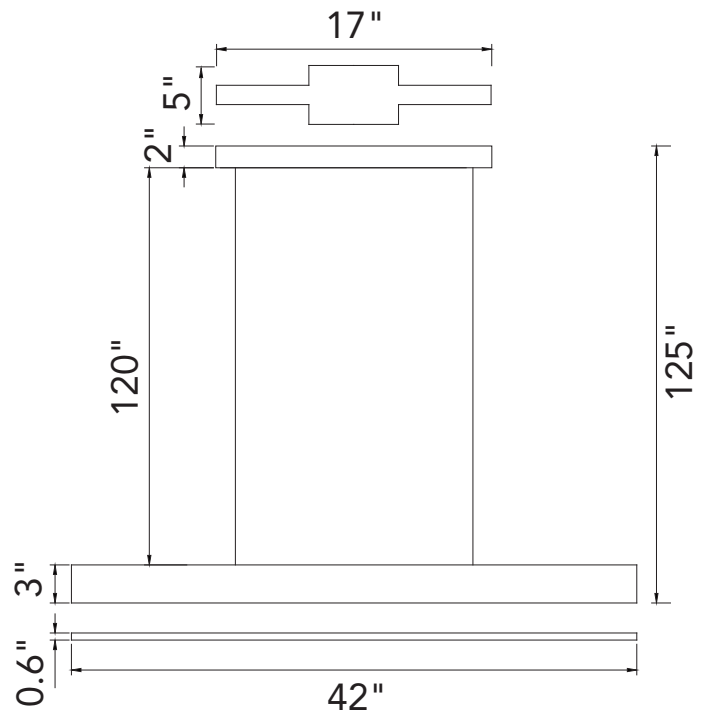

PROJECT: \_\_\_\_\_  
 FIXTURE TYPE: \_\_\_\_\_  
 LOCATION: \_\_\_\_\_  
 CONTACT/PHONE: \_\_\_\_\_

Item	7145P42-B-101
Collection	BELLAGIO
Category	Chandelier
Finish	Black
Glass	-----
Crystal	-----
Acrylic	Frosted

Shade Color	-----
Min Assembled Height	5"
Max Assembled Height	125"
Width	42"
Length	0.6"
Extension Wall Mounts	-----
Input	120V AC,60HZ,AC

Lumens	1300
Light Source	Integrated LED
Bulb Info.	25W
Included	Yes
Dimmable	Yes
Colour Temp	3000K
Weight	4.4 Lbs