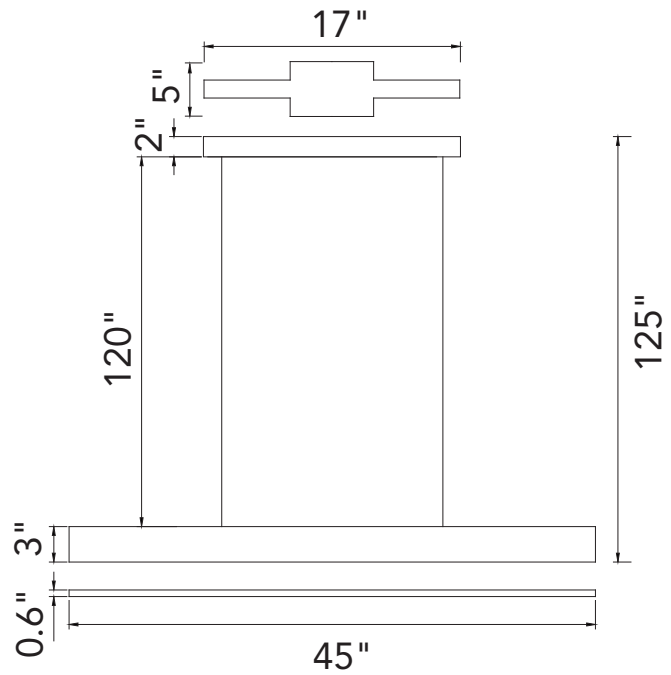

PROJECT: _____
 FIXTURE TYPE: _____
 LOCATION: _____
 CONTACT/PHONE: _____

Item	7145P45-A-101
Collection	BELLAGIO
Category	Chandelier
Finish	Black
Glass	-----
Crystal	-----
Acrylic	-----

Shade Color	-----
Min Assembled Height	5"
Max Assembled Height	125"
Width	45"
Length	0.6"
Extension Wall Mounts	-----
Input	120V AC,60HZ,AC

Lumens	1300
Light Source	Integrated LED
Bulb Info.	25W
Included	Yes
Dimmable	Yes
Colour Temp	3000K
Weight	4.84 Lbs

CWI Lighting
 140 Steelcase Rd W
 Markham, ON L3R 3J9
 Canada

CWI Lighting
 295 Fire Tower Dr
 Tonawanda, NY 14150
 USA