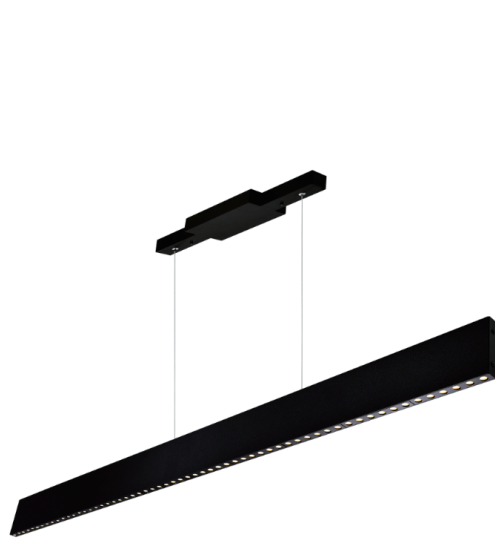

PROJECT: _____
 FIXTURE TYPE: _____
 LOCATION: _____
 CONTACT/PHONE: _____

Item	7145P45-A-101
Collection	BELLAGIO
Category	Chandelier
Finish	Black
Glass	-----
Crystal	-----
Acrylic	-----

Shade Color	-----
Min Assembled Height	5"
Max Assembled Height	125"
Width	45"
Length	0.6"
Extension Wall Mounts	-----
Input	120V AC,60HZ,AC

Lumens	1300
Light Source	Integrated LED
Bulb Info.	25W
Included	Yes
Dimmable	Yes
Colour Temp	3000K
Weight	4.84 Lbs

CWI Lighting
 140 Steelcase Rd W
 Markham, ON L3R 3J9
 Canada

CWI Lighting
 295 Fire Tower Dr
 Tonawanda, NY 14150
 USA