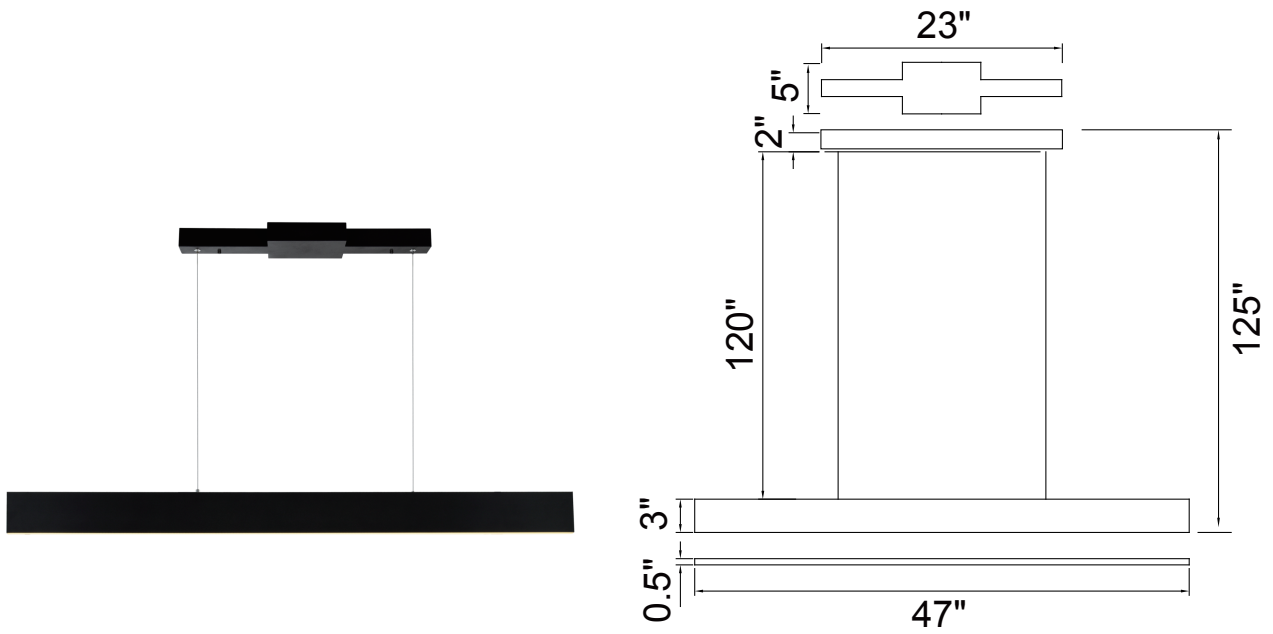

PROJECT: \_\_\_\_\_  
 FIXTURE TYPE: \_\_\_\_\_  
 LOCATION: \_\_\_\_\_  
 CONTACT/PHONE: \_\_\_\_\_

Item	7145P47-1-253-RC
Collection	KRISTA
Category	Chandelier
Finish	Satin Black
Glass	-----
Crystal	-----
Acrylic	-----

Shade Color	-----
Min Assembled Height	5"
Max Assembled Height	125"
Width	47"
Length	0.6"
Extension Wall Mounts	-----
Input	120V AC,60HZ,AC

Lumens	1300
Light Source	Integrated LED
Bulb Info.	25W
Included	Yes
Dimmable	Yes
Colour Temp	3000K
Weight	4.18 Lbs